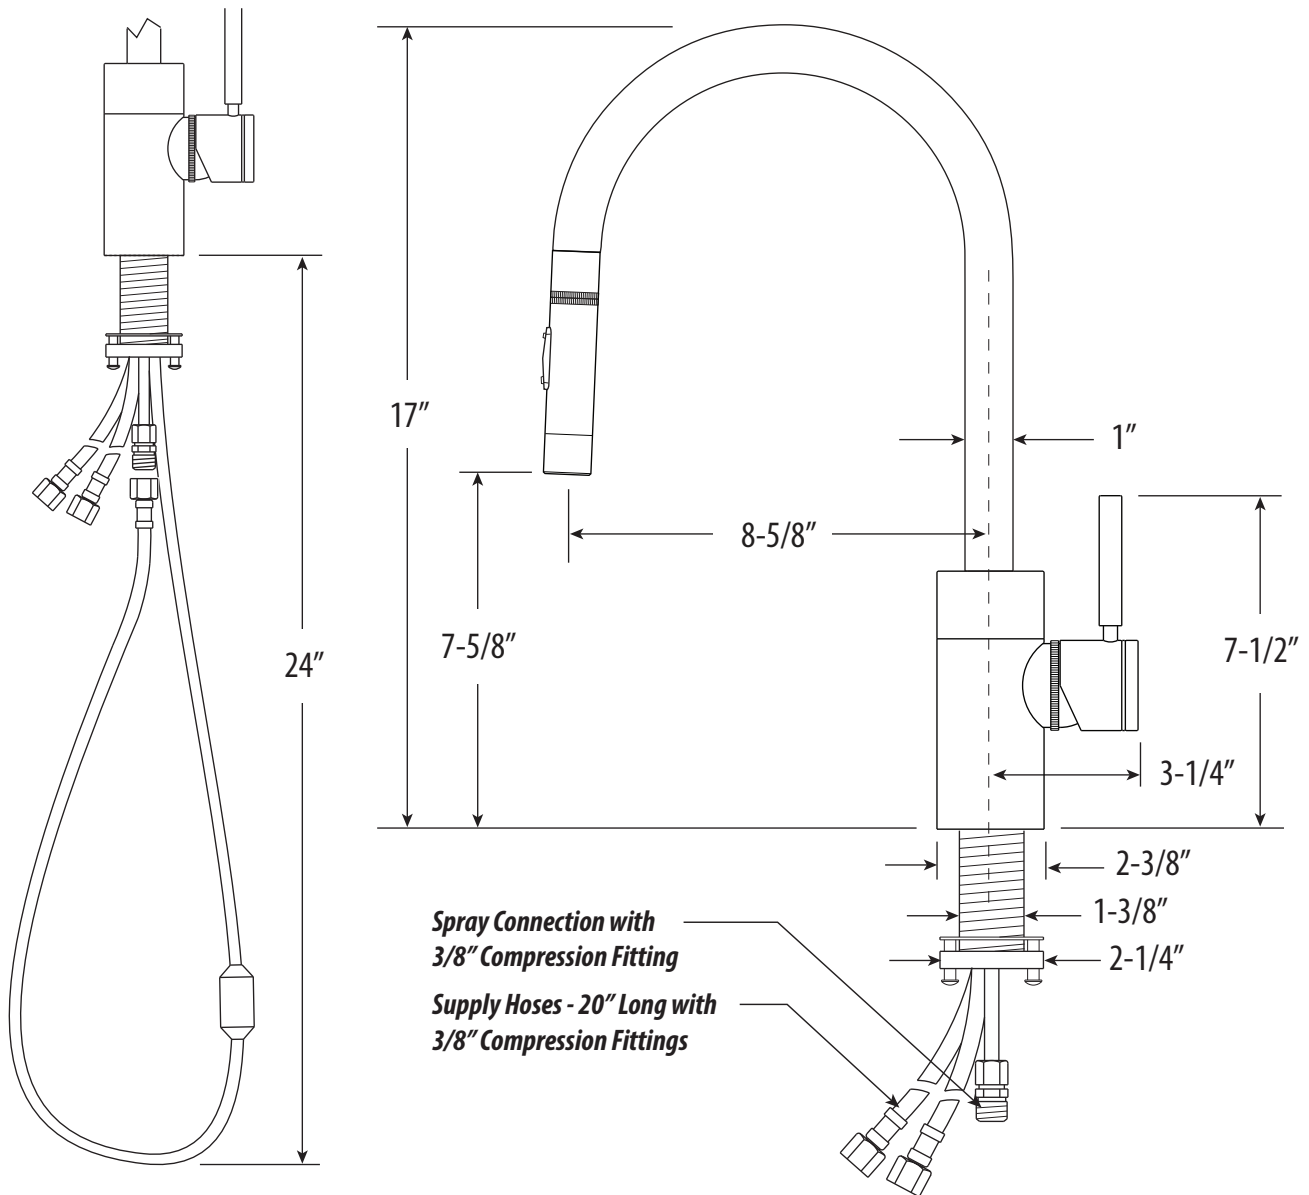

CONTEMPORARY STANDARD REACH PLP PULLDOWN FAUCET / TOGGLE SPRAYER

5400

- MAX COUNTER THICKNESS 2-3/8"
- MINIMUM INSTALL HOLE SIZE 1-1/2"

DIMENSIONS MAY VARY AND ARE SUBJECT TO CHANGE. NO RESPONSIBILITY IS ASSUMED FOR USE OF SUPERCEDED OR VOIDED DATA