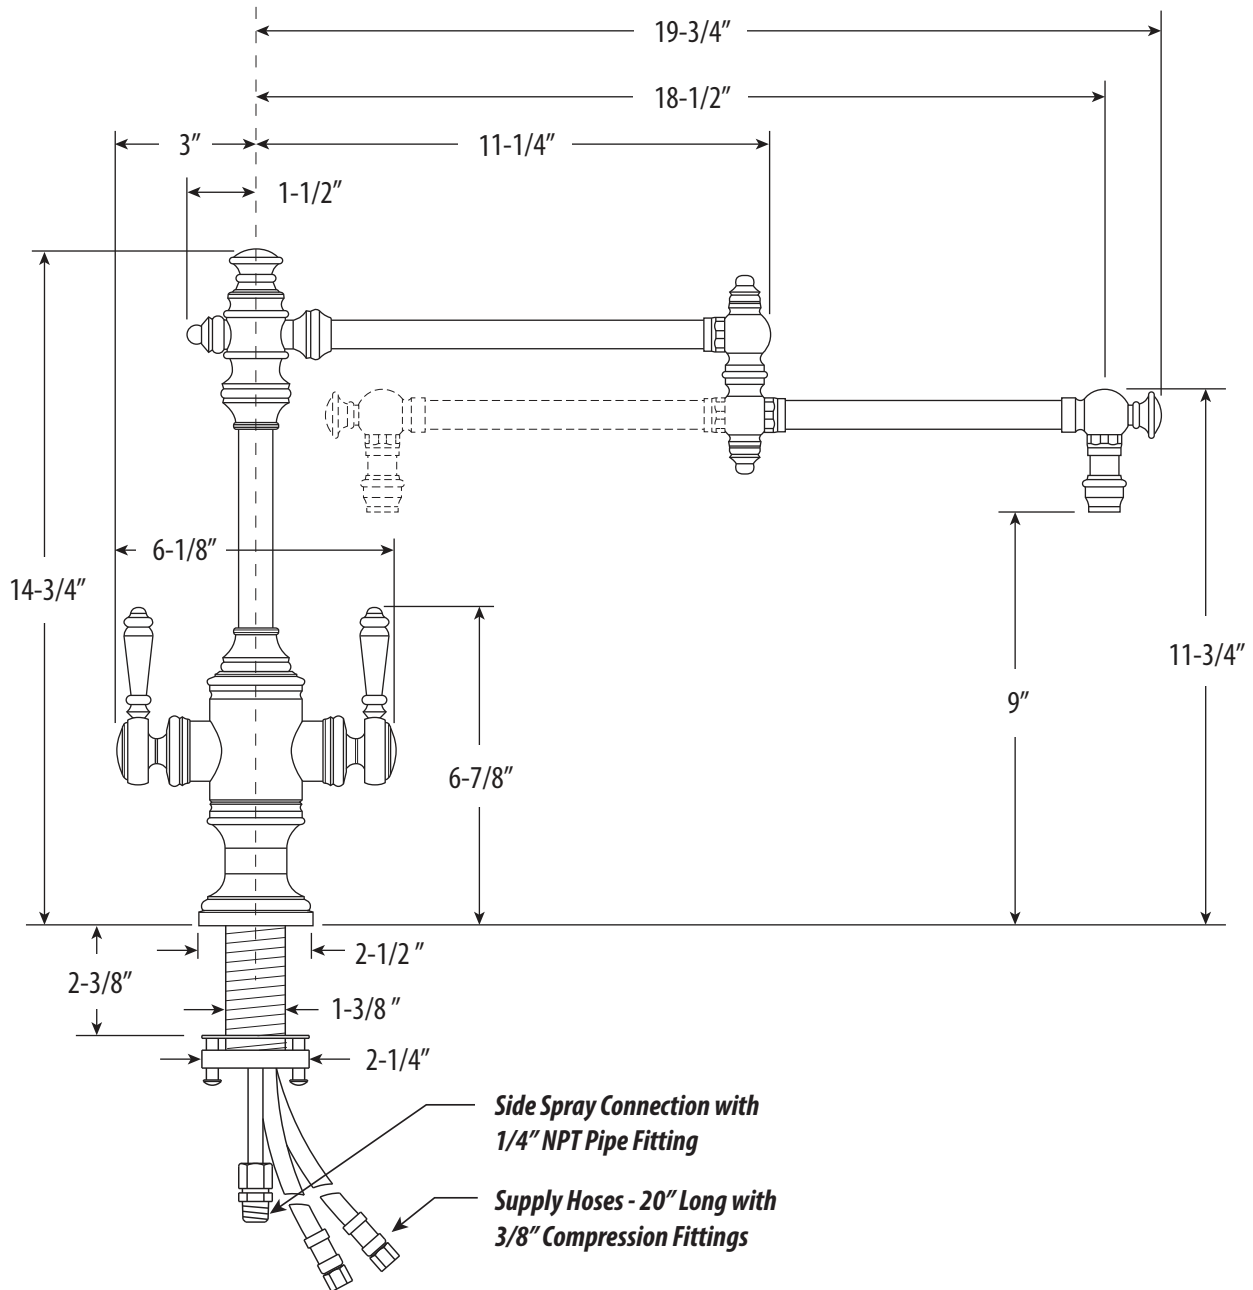

## TOWSON TWO HANDLE KITCHEN FAUCET / 18" ARTICULATED SPOUT

# 8010-18

- MAX COUNTER THICKNESS 2-3/8"
- MINIMUM INSTALL HOLE SIZE 1-1/2"

DIMENSIONS MAY VARY AND ARE SUBJECT TO CHANGE. NO RESPONSIBILITY IS ASSUMED FOR USE OF SUPERCEDED OR VOIDED DATA