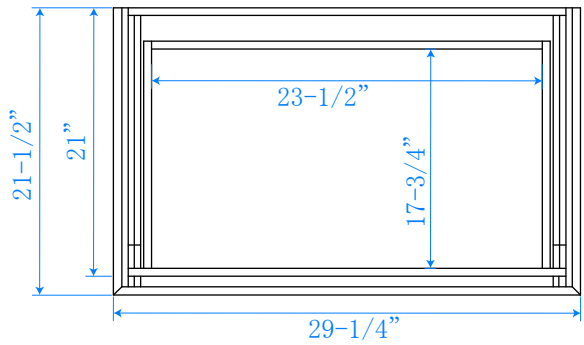

WYNDHAM COLLECTION

TOP VIEW OF VANITY CABINET

*Note: All Measurements are $\pm 1/4$ "

WC-2020-30