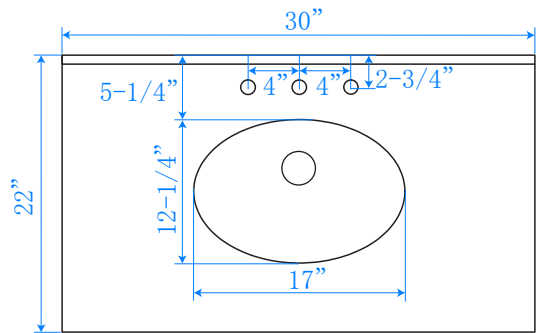

WYNDHAM COLLECTION

TOP VIEW OF VANITY CABINET

*Note: All Measurements are $\pm 1/4$ "

WC-2020-30