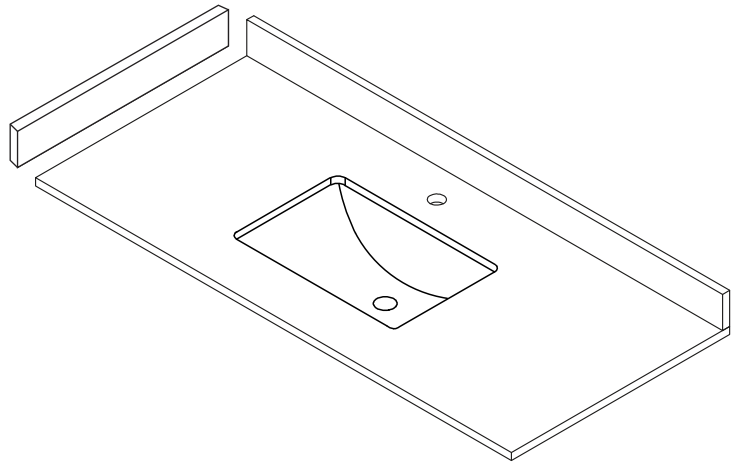

WYNDHAM COLLECTION

TOP VIEW OF VANITY CABINET

*Note: All measurements are $\pm 1/4\text{"}$.

WC-2828-48-SGL

WYNDHAM COLLECTION

Side splash is reversible.
Note: All Measurements are $\pm 1/4''$.

WC-VCA-48-SGL-TOP