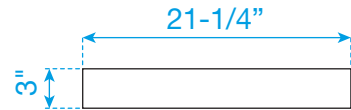

WYNDHAM COLLECTION

TOP VIEW OF VANITY CABINET

*Note: All measurements are $\pm 1/4\text{"}$.

WC-2828-48-SGL

WYNDHAM COLLECTION

Side splash is reversible.
Note: All Measurements are $\pm 1/4''$.

WC-VCA-48-SGL-TOP