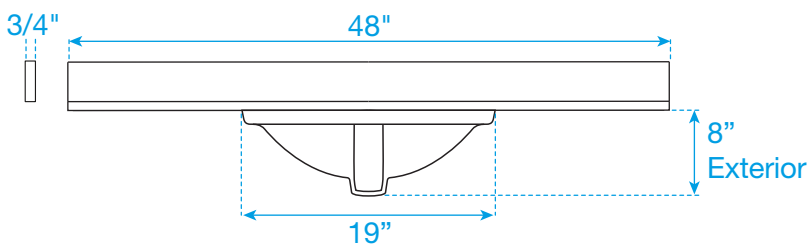

WYNDHAM COLLECTION

TOP VIEW OF VANITY CABINET

*Note: All measurements are $\pm 1/4\text{"}$.

WC-2828-48-SGL

WYNDHAM COLLECTION

Side splash is reversible.
Note: All Measurements are $\pm 1/4''$.

WC-VCA-48-SGL-TOP