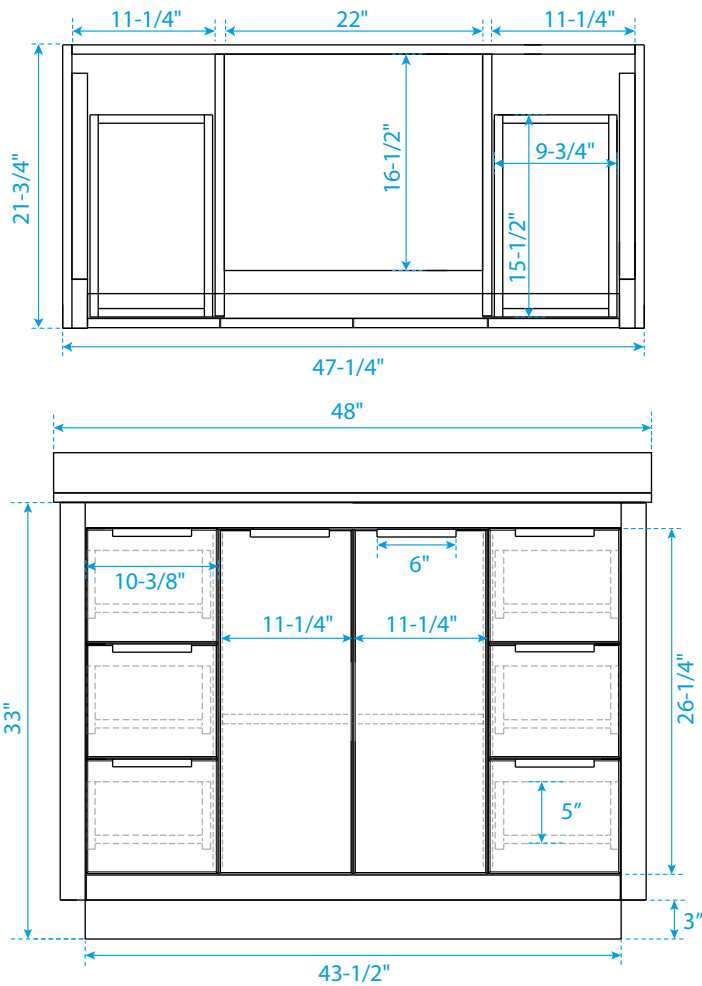

WYNDHAM COLLECTION

TOP VIEW OF VANITY CABINET

*Note: All measurements are $\pm 1/4\text{"}$.

WC-2828-48-SGL

WYNDHAM COLLECTION

Side splash is reversible.
Note: All Measurements are $\pm 1/4''$.

WC-VCA-48-SGL-TOP