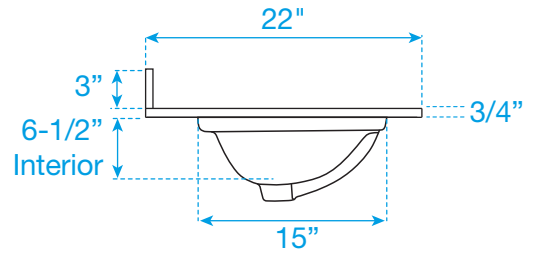

WYNDHAM COLLECTION

TOP VIEW OF VANITY CABINET

*Note: All measurements are $\pm 1/4\text{"}$.

WC-2828-48-SGL

WYNDHAM COLLECTION

Side splash is reversible.
Note: All Measurements are $\pm 1/4''$.

WC-VCA-48-SGL-TOP