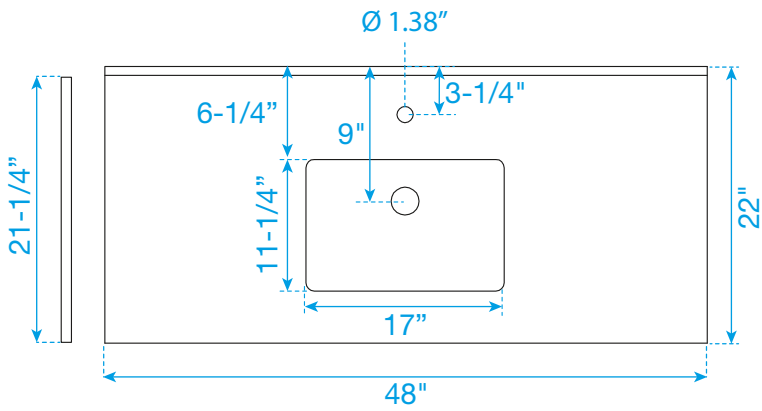

WYNDHAM COLLECTION

TOP VIEW OF VANITY CABINET

*Note: All measurements are $\pm 1/4\text{"}$.

WC-2828-48-SGL

WYNDHAM COLLECTION

Side splash is reversible.
Note: All Measurements are $\pm 1/4''$.

WC-VCA-48-SGL-TOP