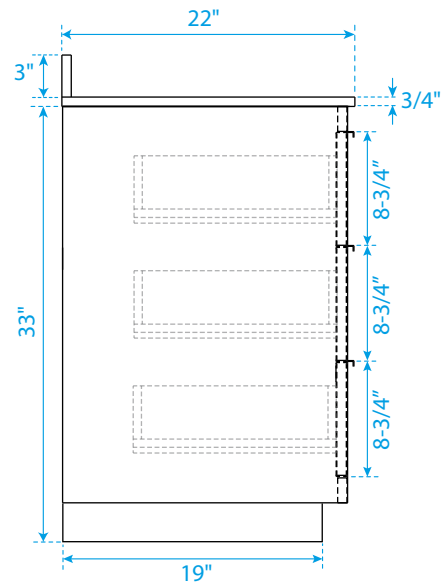

WYNDHAM COLLECTION

TOP VIEW OF VANITY CABINET

*Note: All measurements are $\pm 1/4\text{"}$.

WC-2828-48-SGL

WYNDHAM COLLECTION

Side splash is reversible.
Note: All Measurements are $\pm 1/4''$.

WC-VCA-48-SGL-TOP