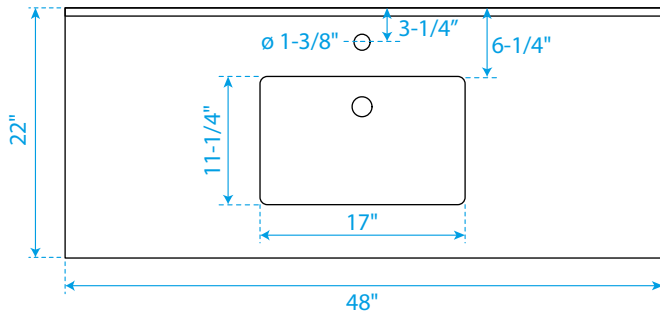

WYNDHAM COLLECTION

TOP VIEW OF VANITY CABINET

*Note: All measurements are $\pm 1/4\text{"}$.

WC-2828-48-SGL

WYNDHAM COLLECTION

Side splash is reversible.
Note: All Measurements are $\pm 1/4''$.

WC-VCA-48-SGL-TOP