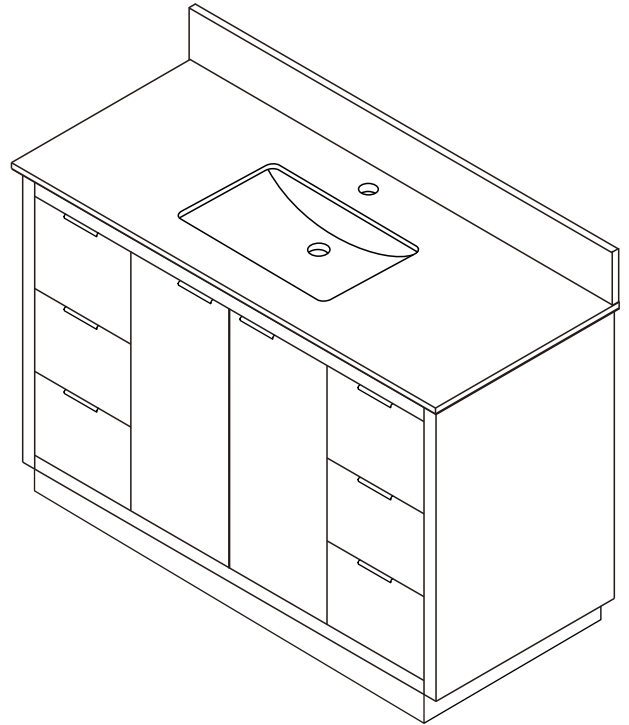

WYNDHAM COLLECTION

TOP VIEW OF VANITY CABINET

*Note: All measurements are $\pm 1/4\text{"}$.

WC-2828-48-SGL

WYNDHAM COLLECTION

Side splash is reversible.
Note: All Measurements are $\pm 1/4''$.

WC-VCA-48-SGL-TOP