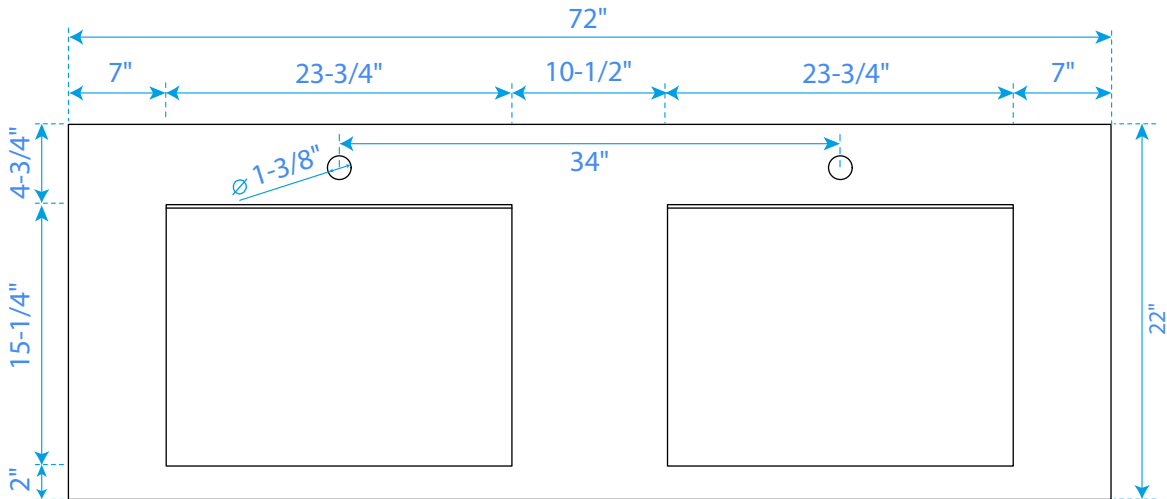

WYNDHAM COLLECTION

TOP VIEW OF VANITY CABINET

*Note: Due to high probability of breakage, the backsplash comes in two pieces, cut from the same piece. All measurements are $\pm 1/4$ ".

WC-2929-72-DBL
with integrated sinks

WYNDHAM COLLECTION

*Note: All measurements are $\pm 1/4"$.

WC-KCI-72-DBL-TOP