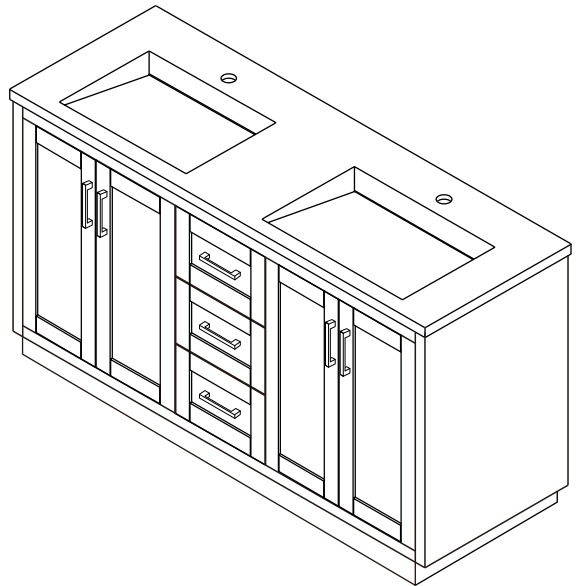

WYNDHAM COLLECTION

TOP VIEW OF VANITY CABINET

*Note: Due to high probability of breakage, the backsplash comes in two pieces, cut from the same piece. All measurements are $\pm 1/4$ ".

WC-2929-72-DBL
with integrated sinks

WYNDHAM COLLECTION

*Note: All measurements are $\pm 1/4"$.

WC-KCI-72-DBL-TOP