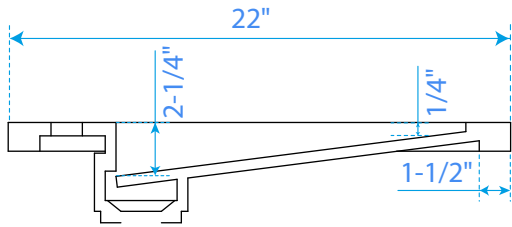

WYNDHAM COLLECTION

TOP VIEW OF VANITY CABINET

*Note: Due to high probability of breakage, the backsplash comes in two pieces, cut from the same piece. All measurements are $\pm 1/4$ ".

WC-2929-72-DBL
with integrated sinks

WYNDHAM COLLECTION

*Note: All measurements are $\pm 1/4"$.

WC-KCI-72-DBL-TOP