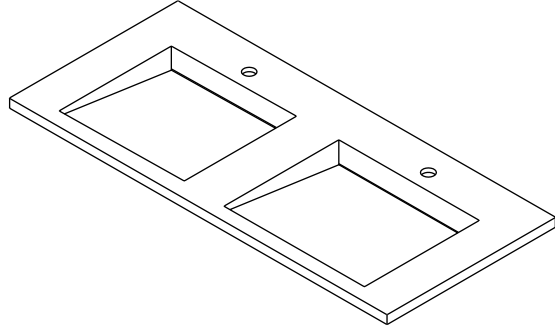

WYNDHAM COLLECTION

TOP VIEW OF VANITY CABINET

*Note: Due to high probability of breakage, the backsplash comes in two pieces, cut from the same piece. All measurements are $\pm 1/4$ ".

WC-2929-72-DBL
with integrated sinks

WYNDHAM COLLECTION

*Note: All measurements are $\pm 1/4"$.

WC-KCI-72-DBL-TOP