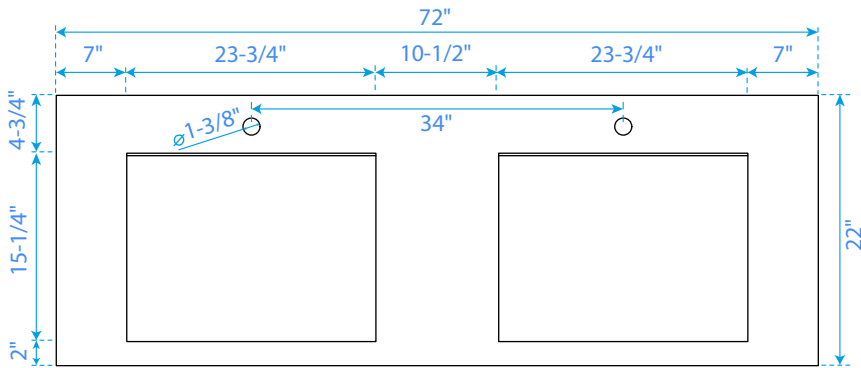

WYNDHAM COLLECTION

TOP VIEW OF VANITY CABINET

*Note: Due to high probability of breakage, the backsplash comes in two pieces, cut from the same piece. All measurements are $\pm 1/4$ ".

WC-2929-72-DBL
with integrated sinks

WYNDHAM COLLECTION

*Note: All measurements are $\pm 1/4"$.

WC-KCI-72-DBL-TOP