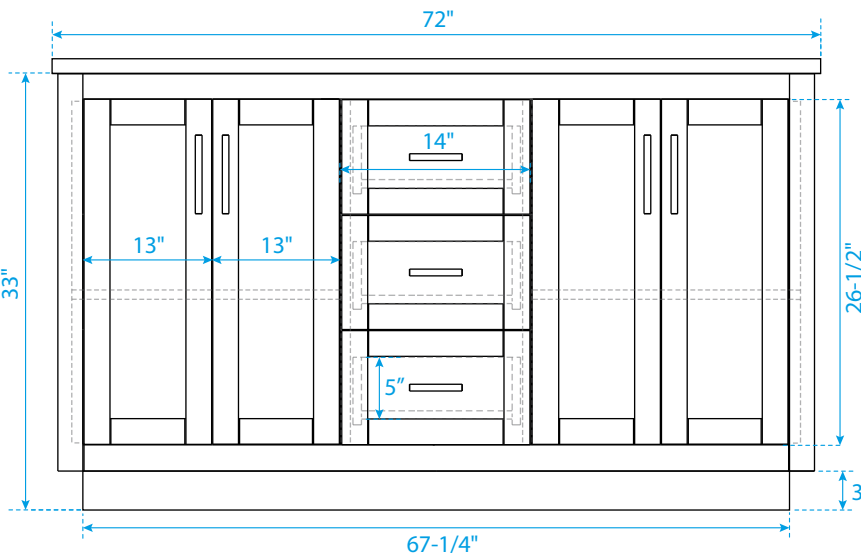

WYNDHAM COLLECTION

TOP VIEW OF VANITY CABINET

*Note: Due to high probability of breakage, the backsplash comes in two pieces, cut from the same piece. All measurements are $\pm 1/4$ ".

WC-2929-72-DBL
with integrated sinks

WYNDHAM COLLECTION

*Note: All measurements are $\pm 1/4"$.

WC-KCI-72-DBL-TOP