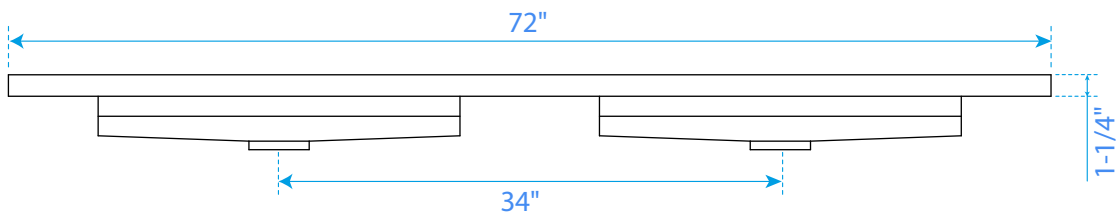

WYNDHAM COLLECTION

TOP VIEW OF VANITY CABINET

*Note: Due to high probability of breakage, the backsplash comes in two pieces, cut from the same piece. All measurements are $\pm 1/4$ ".

WC-2929-72-DBL
with integrated sinks

WYNDHAM COLLECTION

*Note: All measurements are $\pm 1/4"$.

WC-KCI-72-DBL-TOP