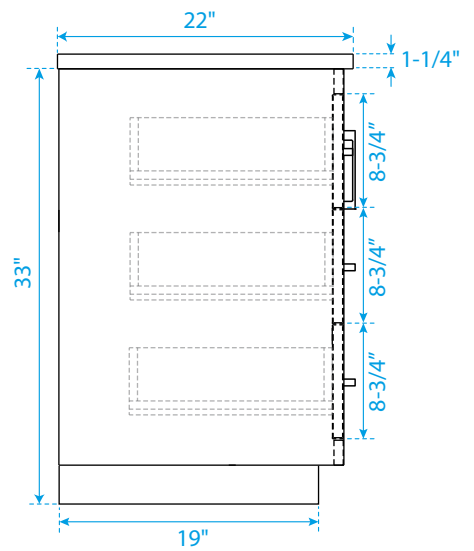

WYNDHAM COLLECTION

TOP VIEW OF VANITY CABINET

*Note: Due to high probability of breakage, the backsplash comes in two pieces, cut from the same piece. All measurements are $\pm 1/4$ ".

WC-2929-72-DBL
with integrated sinks

WYNDHAM COLLECTION

*Note: All measurements are $\pm 1/4"$.

WC-KCI-72-DBL-TOP