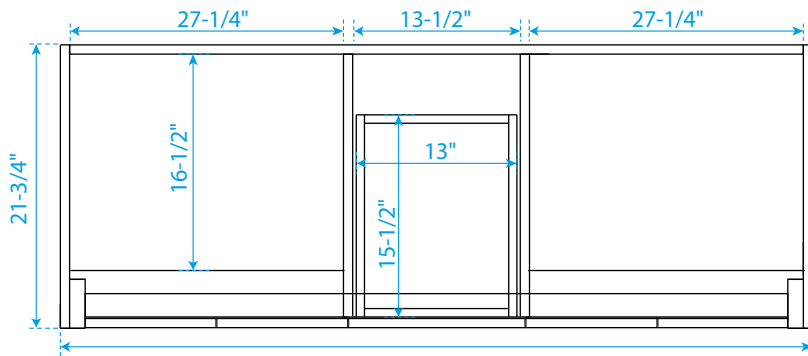

WYNDHAM COLLECTION

TOP VIEW OF VANITY CABINET

*Note: Due to high probability of breakage, the backsplash comes in two pieces, cut from the same piece. All measurements are $\pm 1/4$ ".

WC-2929-72-DBL
with integrated sinks

WYNDHAM COLLECTION

*Note: All measurements are $\pm 1/4"$.

WC-KCI-72-DBL-TOP