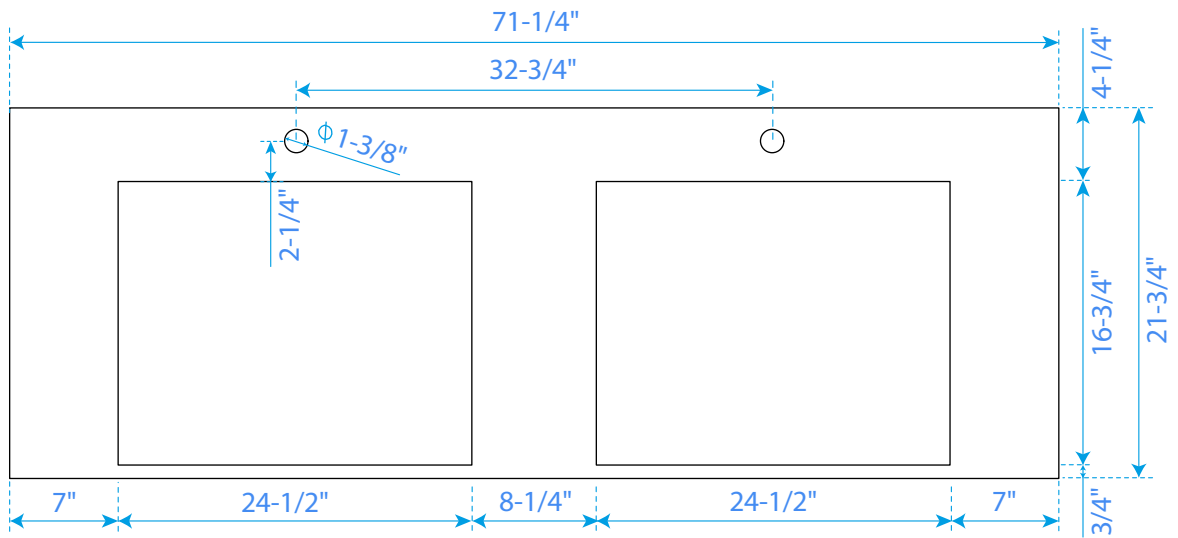

WYNDHAM COLLECTION

TOP VIEW OF VANITY CABINET

*Note: Due to high probability of breakage, the backsplash comes in two pieces, cut from the same piece. All measurements are $\pm 1/4"$.

WC-2929-72-DBL
with integrated sinks

WYNDHAM COLLECTION

*Note: All measurements are $\pm 1/4"$.

WC-KC4-72-DBL-TOP