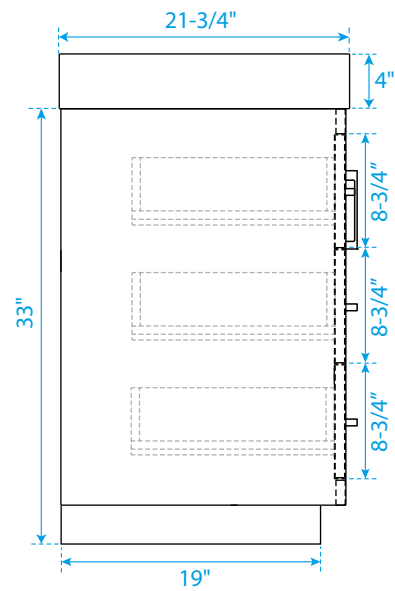

WYNDHAM COLLECTION

TOP VIEW OF VANITY CABINET

*Note: Due to high probability of breakage, the backsplash comes in two pieces, cut from the same piece. All measurements are $\pm 1/4"$.

WC-2929-72-DBL
with integrated sinks

WYNDHAM COLLECTION

*Note: All measurements are $\pm 1/4"$.

WC-KC4-72-DBL-TOP