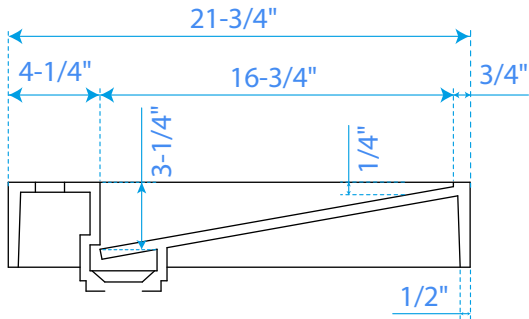

WYNDHAM COLLECTION

TOP VIEW OF VANITY CABINET

*Note: Due to high probability of breakage, the backsplash comes in two pieces, cut from the same piece. All measurements are $\pm 1/4"$.

WC-2929-72-DBL
with integrated sinks

WYNDHAM COLLECTION

*Note: All measurements are $\pm 1/4"$.

WC-KC4-72-DBL-TOP