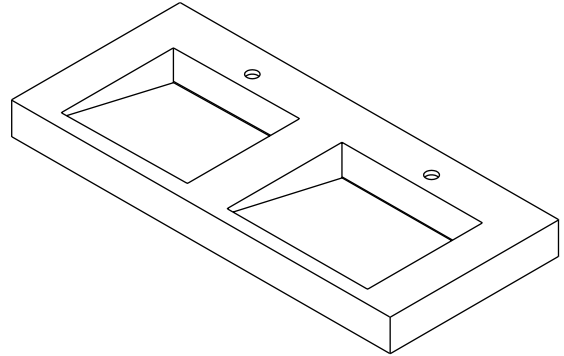

WYNDHAM COLLECTION

TOP VIEW OF VANITY CABINET

*Note: Due to high probability of breakage, the backsplash comes in two pieces, cut from the same piece. All measurements are $\pm 1/4"$.

WC-2929-72-DBL
with integrated sinks

WYNDHAM COLLECTION

*Note: All measurements are $\pm 1/4"$.

WC-KC4-72-DBL-TOP