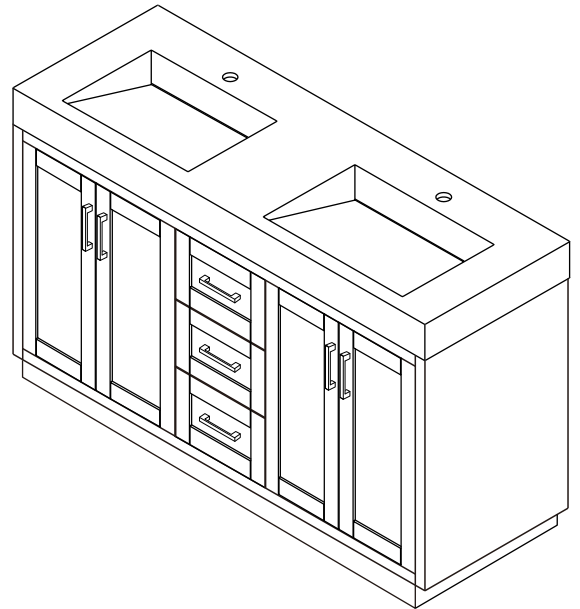

WYNDHAM COLLECTION

TOP VIEW OF VANITY CABINET

*Note: Due to high probability of breakage, the backsplash comes in two pieces, cut from the same piece. All measurements are $\pm 1/4"$.

WC-2929-72-DBL
with integrated sinks

WYNDHAM COLLECTION

*Note: All measurements are $\pm 1/4"$.

WC-KC4-72-DBL-TOP