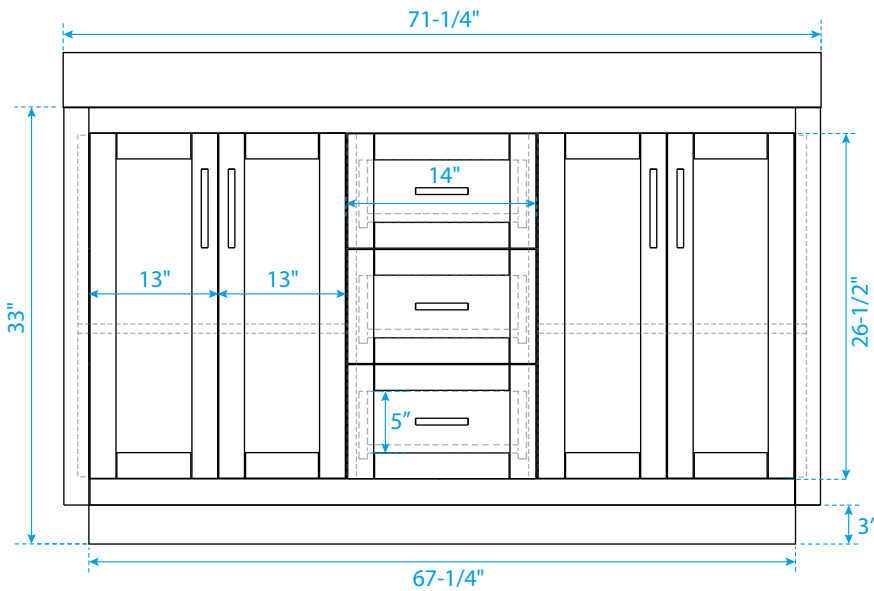

WYNDHAM COLLECTION

TOP VIEW OF VANITY CABINET

*Note: Due to high probability of breakage, the backsplash comes in two pieces, cut from the same piece. All measurements are $\pm 1/4"$.

WC-2929-72-DBL
with integrated sinks

WYNDHAM COLLECTION

*Note: All measurements are $\pm 1/4"$.

WC-KC4-72-DBL-TOP