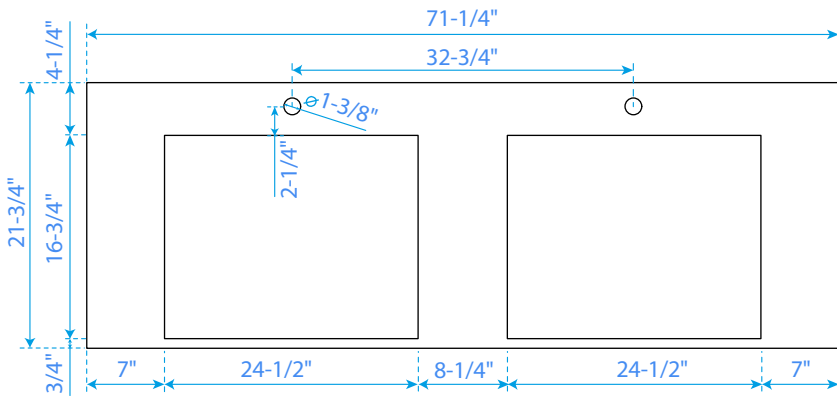

WYNDHAM COLLECTION

TOP VIEW OF VANITY CABINET

*Note: Due to high probability of breakage, the backsplash comes in two pieces, cut from the same piece. All measurements are $\pm 1/4"$.

WC-2929-72-DBL
with integrated sinks

WYNDHAM COLLECTION

*Note: All measurements are $\pm 1/4"$.

WC-KC4-72-DBL-TOP