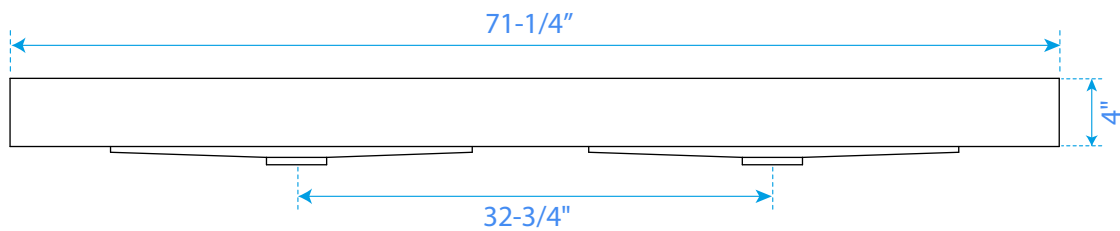

WYNDHAM COLLECTION

TOP VIEW OF VANITY CABINET

*Note: Due to high probability of breakage, the backsplash comes in two pieces, cut from the same piece. All measurements are $\pm 1/4"$.

WC-2929-72-DBL
with integrated sinks

WYNDHAM COLLECTION

*Note: All measurements are $\pm 1/4"$.

WC-KC4-72-DBL-TOP