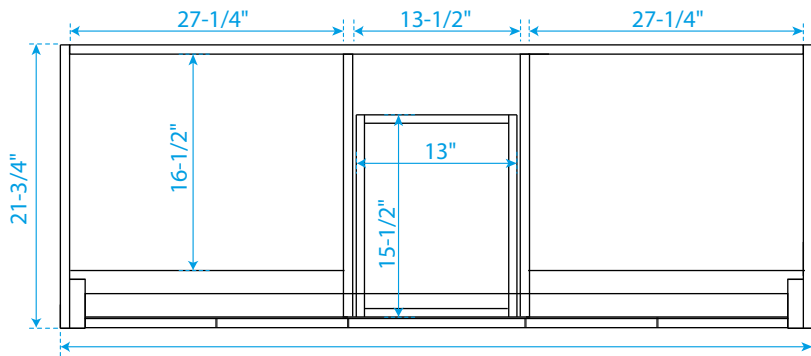

WYNDHAM COLLECTION

TOP VIEW OF VANITY CABINET

*Note: Due to high probability of breakage, the backsplash comes in two pieces, cut from the same piece. All measurements are $\pm 1/4"$.

WC-2929-72-DBL
with integrated sinks

WYNDHAM COLLECTION

*Note: All measurements are $\pm 1/4"$.

WC-KC4-72-DBL-TOP