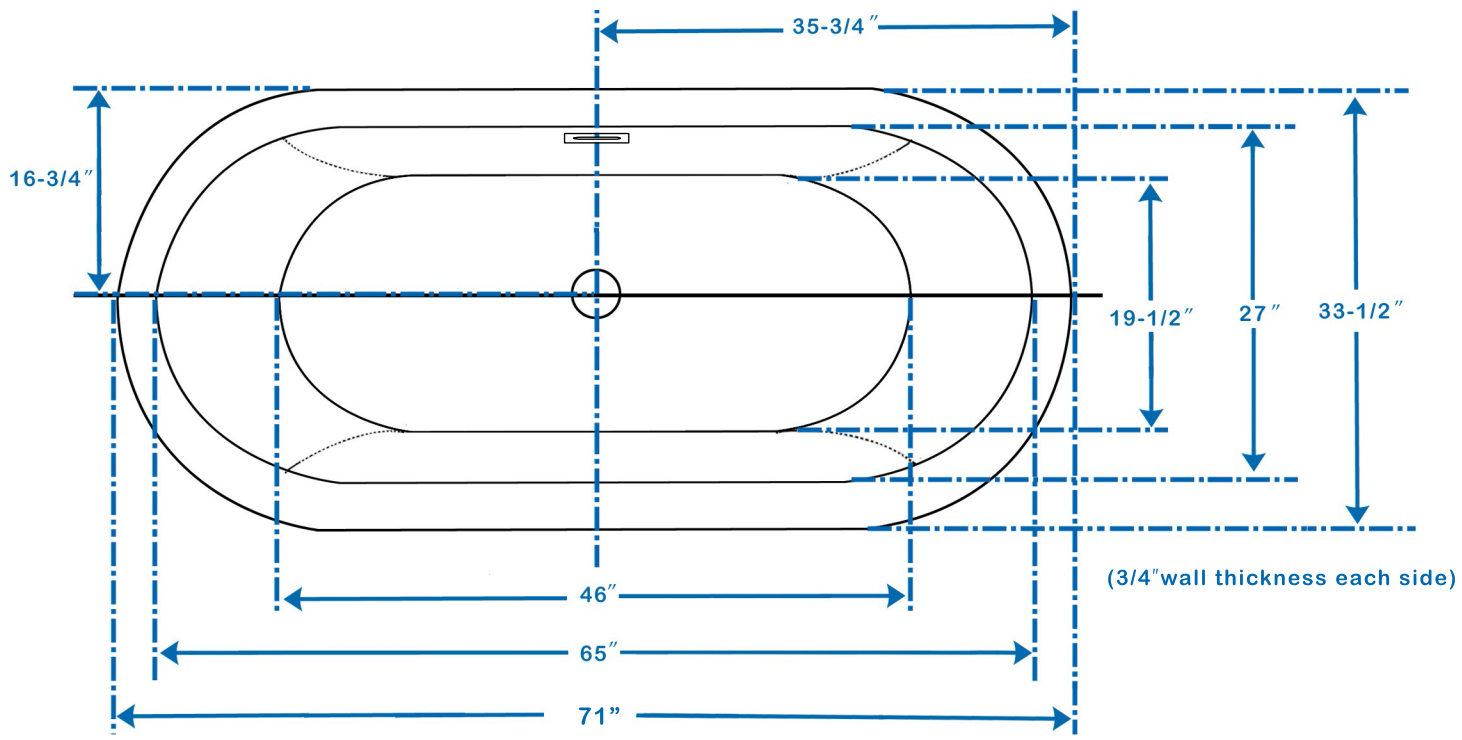

WYNDHAM COLLECTION

Exterior Size - 71"L x 33-1/2"W x 23-1/4"H
 Interior Size - 65"L x 27"W x 18"H at top
 Depth at Drain - 18-1/2"
 Drain to Overflow - 13"
 Maximum Fill - 63 Gallons
 Note - All measurements are $\pm 1/2$ "

WC-BTE1003-71