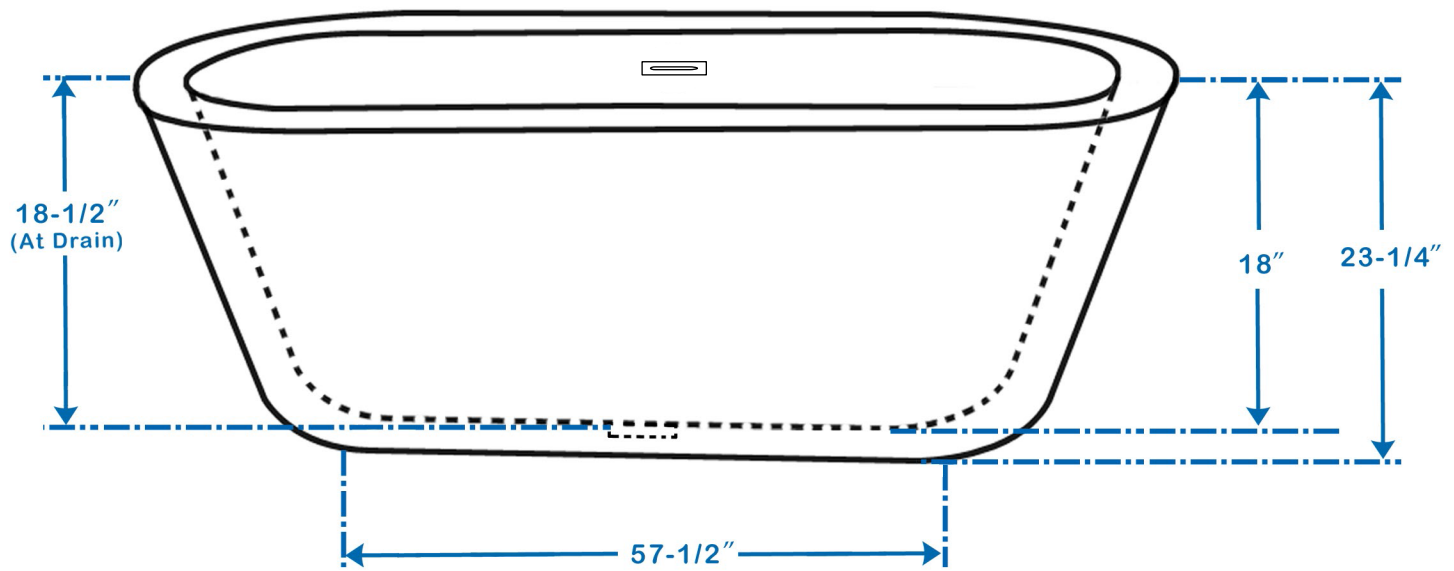

WYNDHAM COLLECTION

Exterior Size - 71"L x 33-1/2"W x 23-1/4"H
 Interior Size - 65"L x 27"W x 18"H at top
 Depth at Drain - 18-1/2"
 Drain to Overflow - 13"
 Maximum Fill - 63 Gallons
 Note - All measurements are $\pm 1/2$ "

WC-BTE1003-71