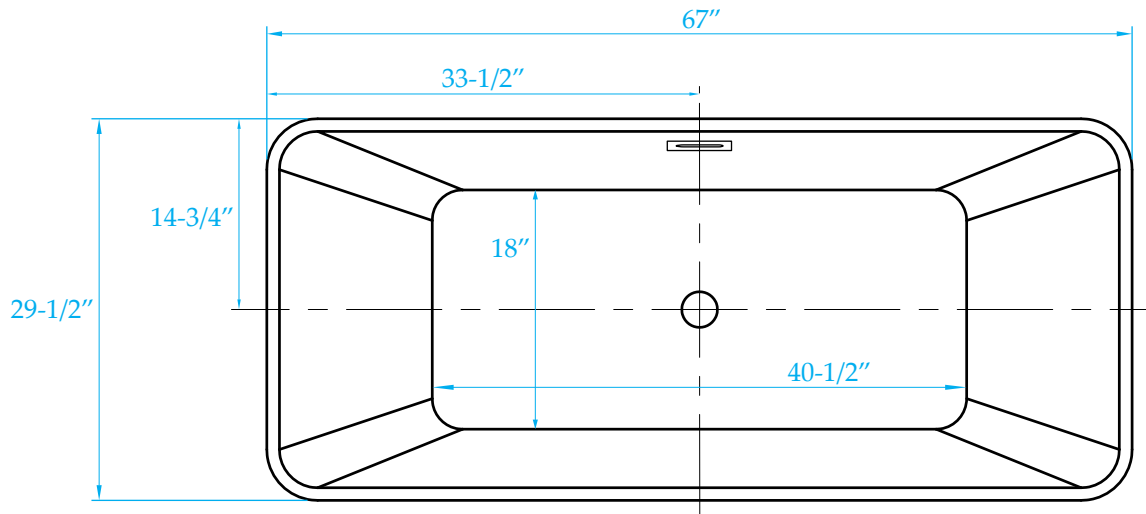

WYNDHAM COLLECTION

Exterior Size - 67"L x 29-1/2"W x 23-1/2"H
Interior Size - 64"L x 26"W x 18-1/8"H
Depth at Drain - 18-1/2"
Drain To Overflow - 15"
Maximum Fill - 83 Gallons
Note - All Measurements are $\pm 1/2$ "

WC-BTE1504-67