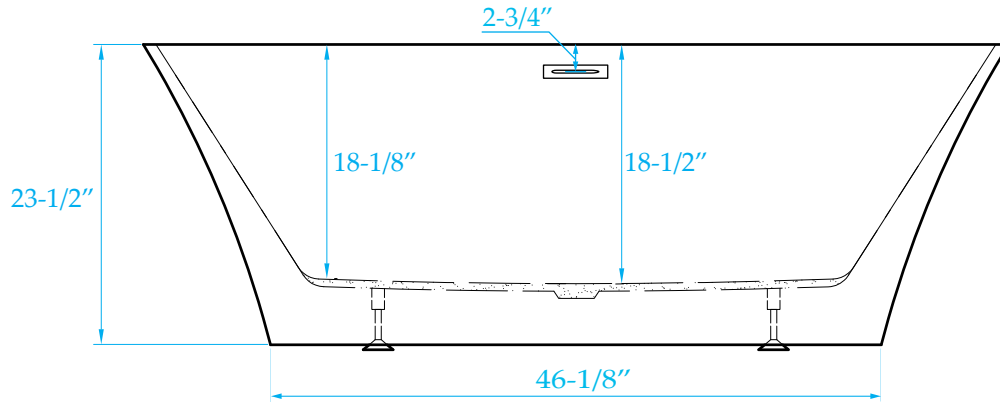

WYNDHAM COLLECTION

Exterior Size - 67"L x 29-1/2"W x 23-1/2"H
Interior Size - 64"L x 26"W x 18-1/8"H
Depth at Drain - 18-1/2"
Drain To Overflow - 15"
Maximum Fill - 83 Gallons
Note - All Measurements are $\pm 1/2$ "

WC-BTE1504-67