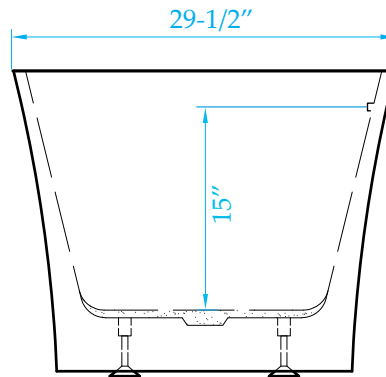

WYNDHAM COLLECTION

Exterior Size - 67"L x 29-1/2"W x 23-1/2"H
Interior Size - 64"L x 26"W x 18-1/8"H
Depth at Drain - 18-1/2"
Drain To Overflow - 15"
Maximum Fill - 83 Gallons
Note - All Measurements are $\pm 1/2$ "