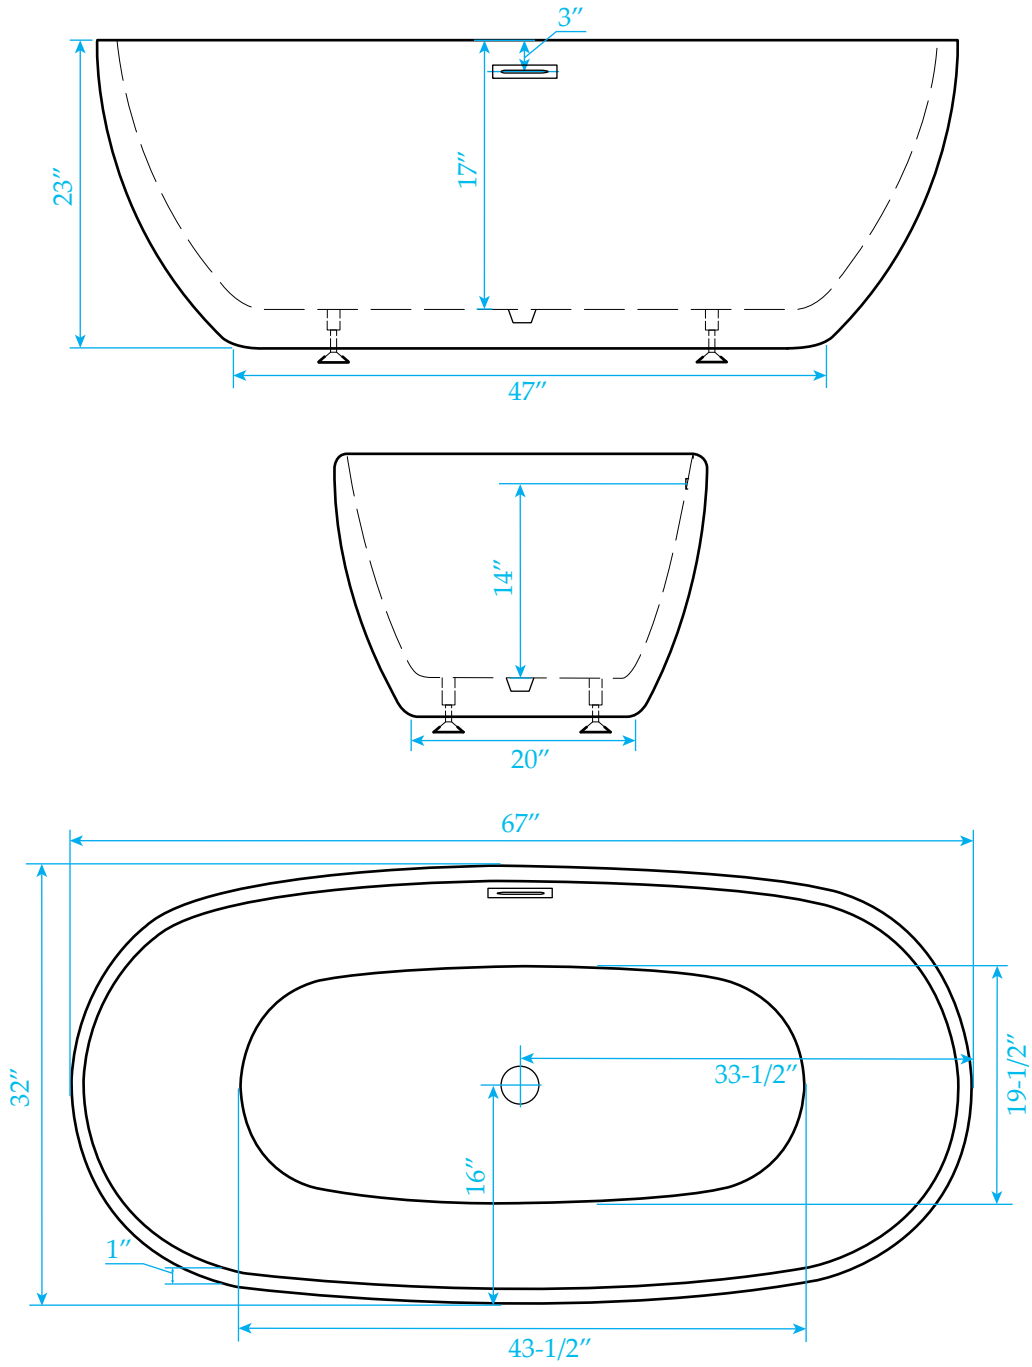

# WYNDHAM COLLECTION

Exterior Size - 67"L x 32"W x 23" H  
Interior Size - 65"L x 30"W x 17"H  
Depth at Drain - 17"  
Drain To Overflow - 14"  
Maximum Fill - 84-1/2 Gallons  
Note - All Measurements are  $\pm 1/2$ "

WC-BTE1561-67