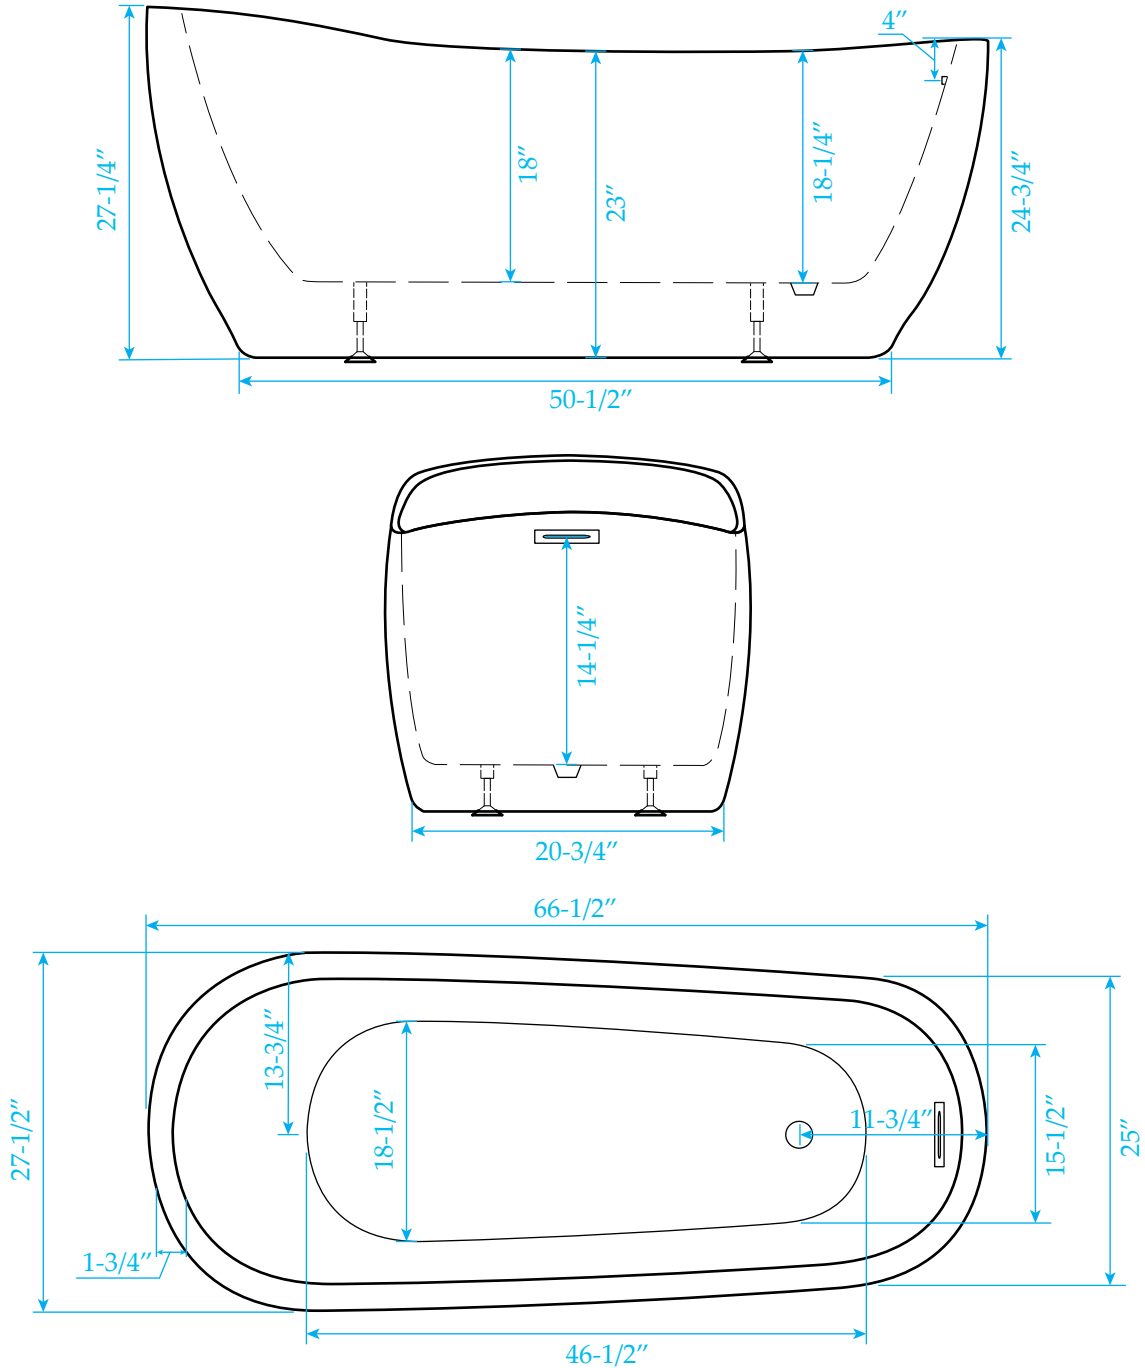

WYNDHAM COLLECTION

Exterior Size - 66-1/2"L x 27-1/2"W x 27-1/4"H
Interior Size - 46-1/2"L x 18-1/2"W x 18"H
Depth at Drain - 18-1/4"
Drain To Overflow - 14-1/4"
Maximum Fill - 78 Gallons
Note - All Measurements are $\pm 1/2$ "

WC-BTM856-66