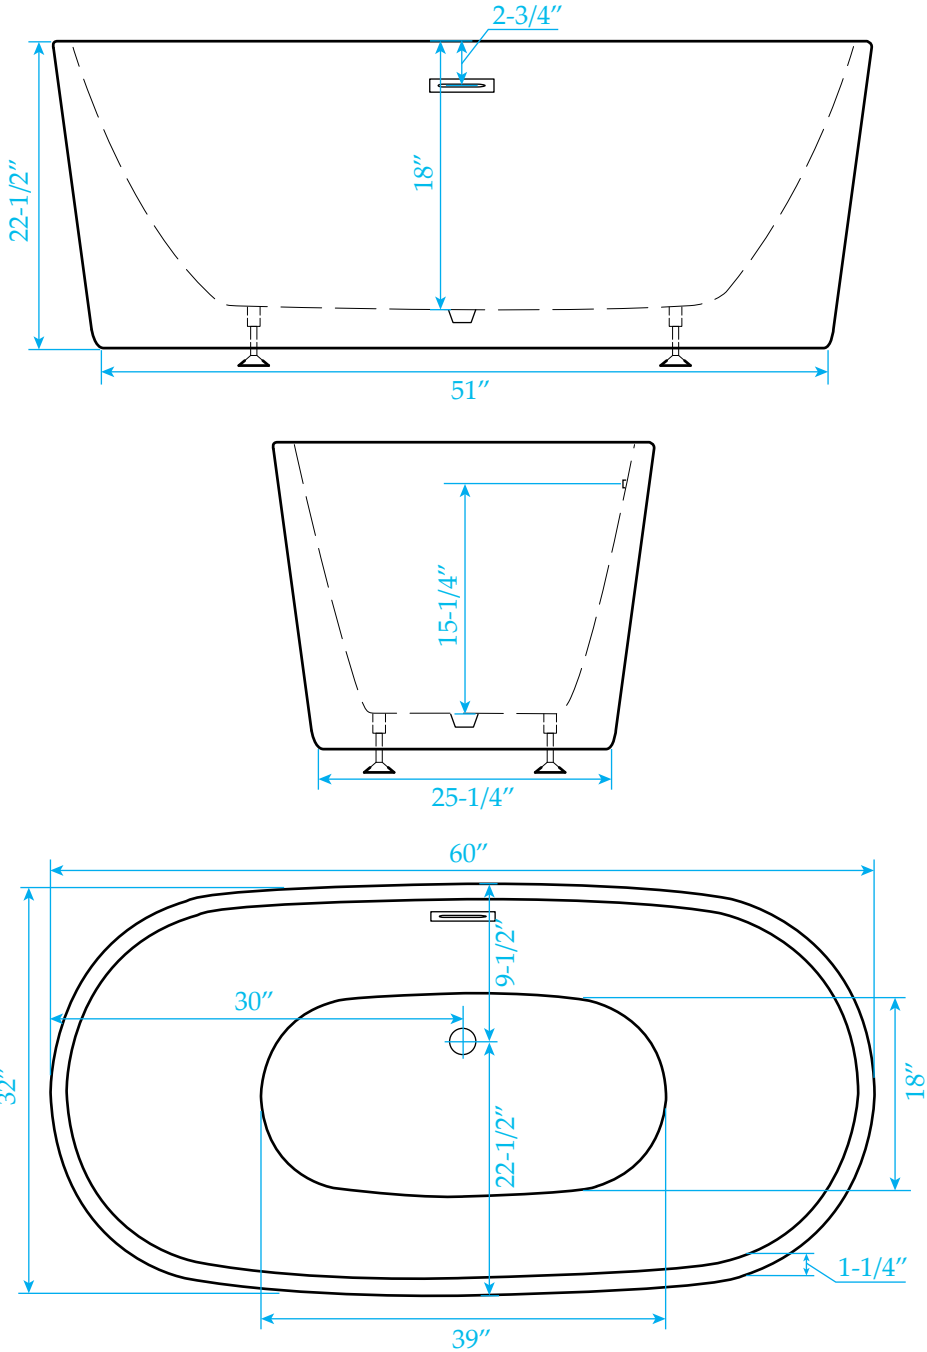

WYNDHAM COLLECTION

Exterior Size - 60"L x 32"W x 22-1/2"H
Interior Size - 57-1/2"L x 29-1/2"W x 18"H
Depth at Drain - 18"
Drain To Overflow - 15-1/4"
Maximum Fill - 66 Gallons
Note - All Measurements are $\pm 1/2$ "

WC-BTU1012-60