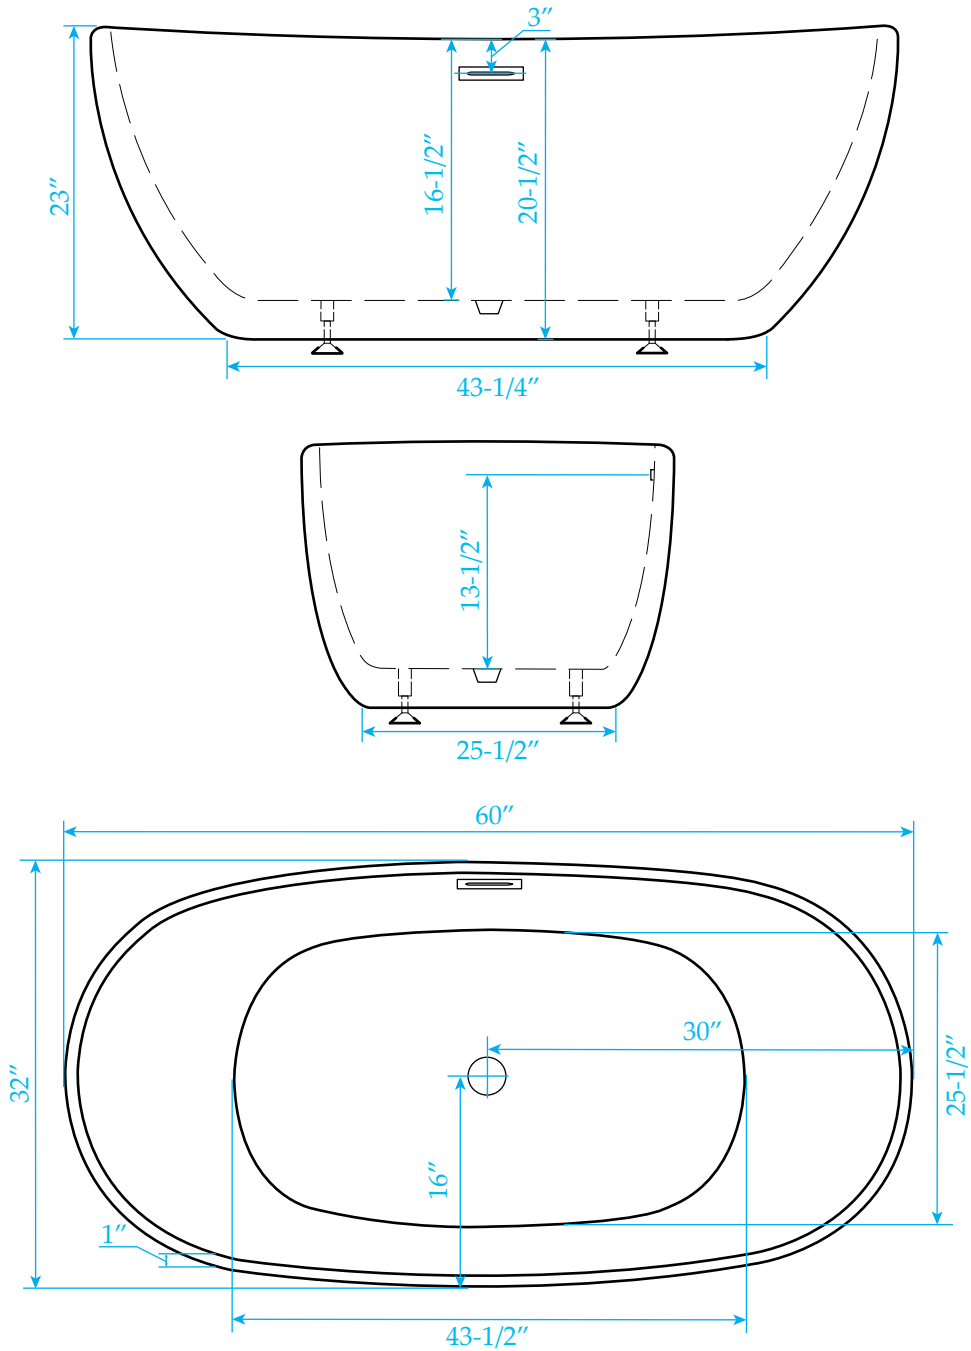

# WYNDHAM COLLECTION

Exterior Size - 60"L x 32"W x 23 "H  
Interior Size - 58"L x 30"W x 16-1/2"H  
Depth at Drain - 16-1/2"  
Drain To Overflow - 13-1/2"  
Maximum Fill - 66 Gallons  
Note - All Measurements are  $\pm 1/2$ "

WC-BTU1014-60