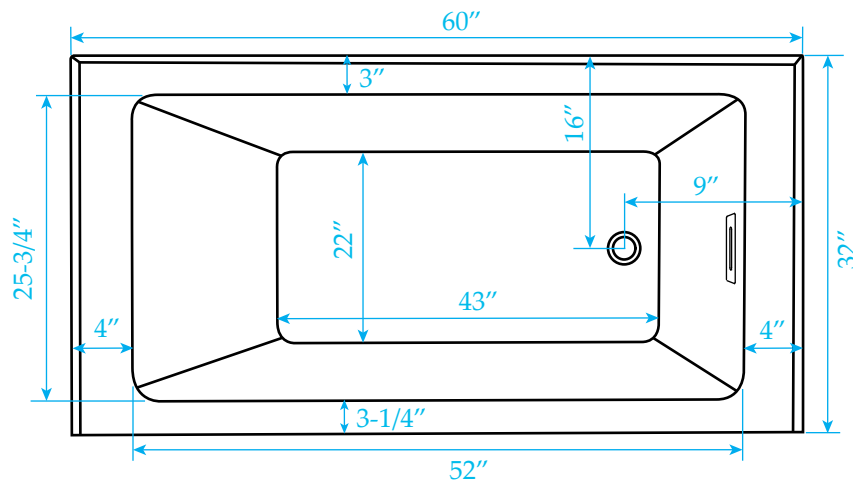

WYNDHAM COLLECTION

Installation - 3 Wall Alcove
Exterior Size - 60"L x 32"W x 22"H
Interior Size - 52"L x 25-3/4"W x 18-1/2"H
Depth at Drain - 18-1/2"
Drain To Overflow - 16-1/2"
Maximum Fill - 75 Gallons
Note - All Measurements are $\pm 1/2"$