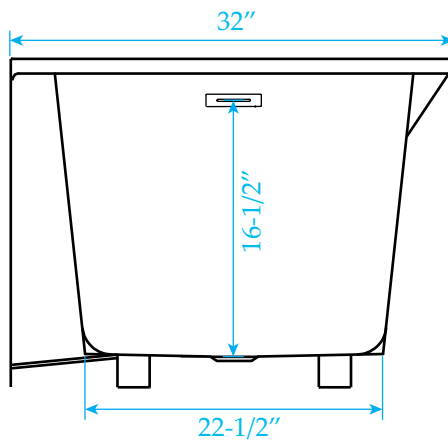

WYNDHAM COLLECTION

Installation - 3 Wall Alcove
Exterior Size - 60"L x 32"W x 22"H
Interior Size - 52"L x 25-3/4"W x 18-1/2"H
Depth at Drain - 18-1/2"
Drain To Overflow - 16-1/2"
Maximum Fill - 75 Gallons
Note - All Measurements are $\pm 1/2"$