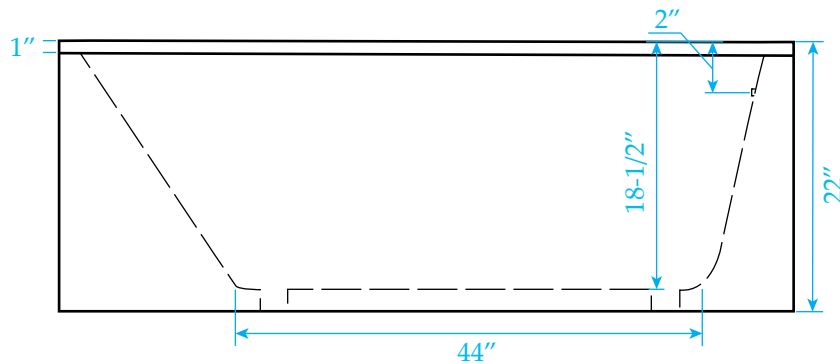

WYNDHAM COLLECTION

Installation - 3 Wall Alcove
Exterior Size - 60"L x 32"W x 22"H
Interior Size - 52"L x 25-3/4"W x 18-1/2"H
Depth at Drain - 18-1/2"
Drain To Overflow - 16-1/2"
Maximum Fill - 75 Gallons
Note - All Measurements are $\pm 1/2"$