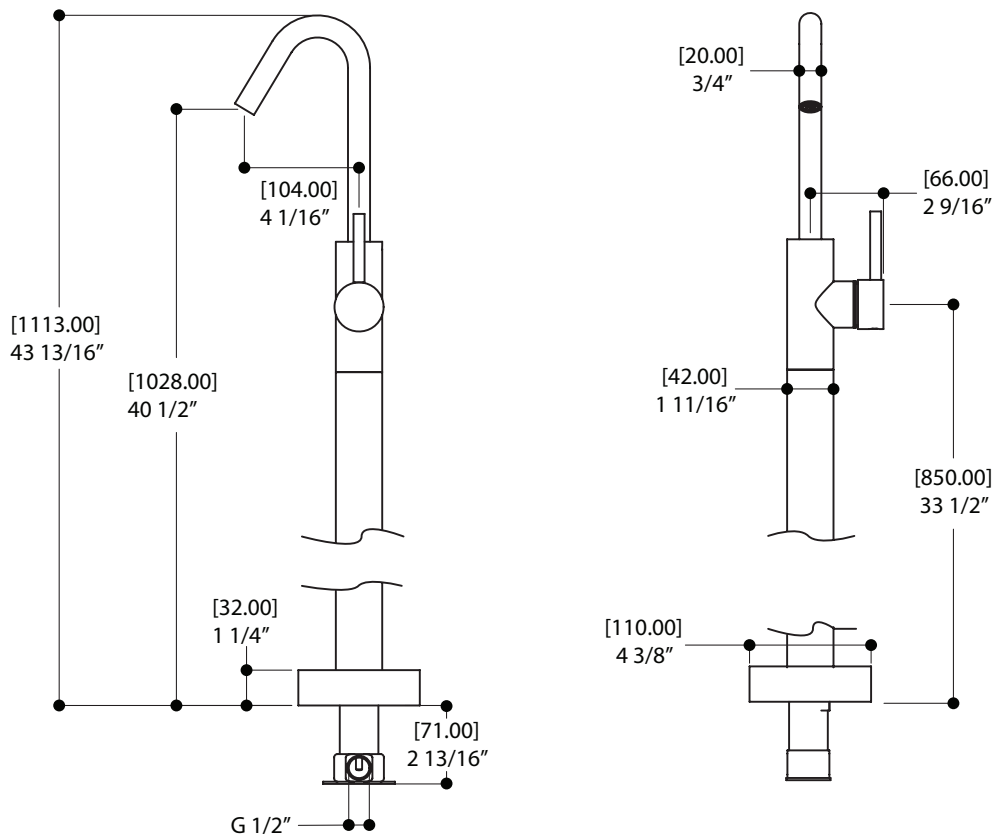

FEATURES

- Solid brass construction
- Single volume and temperature lever control
- Aerated water flow
- Press pop-up drain with overflow included #ABDR00699
- Ceramic cartridge #ABCAX7565
- 1/2" female connection with quick connect

SPECS AT LARGE

Overall spout projection: 5 3/4" Flow rate: 2.2 gpm
CC spout projection: 4 1/16"
Total faucet height: 43 13/16"

Aquabrax cannot be held responsible for any technical or typographical errors or omissions contained within this document and reserves the right to make changes without prior notice.