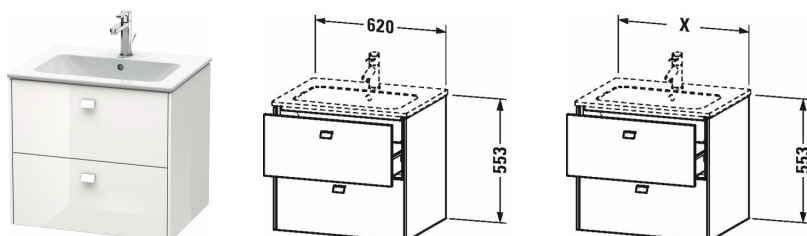

**Brioso Vanity unit wall-mounted # BR4101**

| &lt; 620 mm &gt; |

Vanity unit wall-mounted	Dimension	Weight	Order number
2 drawers, upper drawer including cut-out for siphon and siphon cover, for ME by Starck # 233663			
<b>Colors</b>			
M07 Concrete Grey Matt Decor M16 Black Oak M18 White Matt Decor M21 Walnut Dark Decor M22 White High Gloss Decor M30 Natural Oak M35 Oak Terra M43 Basalt Matt Decor M49 Graphite Matt Decor M53 Chestnut Dark Decor M75 Linen Decor M79 Natural Walnut Decor M91 Taupe Matt Decor			
<b>Variant</b>			
	620 x 479 mm		BR4101
<b>Infobox</b>			
Space saving siphon # 005076 is recommended, Dividing system optional, lay-in component # UV 9845 , Please specify when ordering; - Handle variant, please see page XXX			
<b>Suitable products</b>			
Dividing system Individual and retrofittable dividing system with cover, Black diamond, for vanity unit, 115 x 320 mm	115 x 320 mm		UV9845
Space saving siphon 31,75 mm, 1 1/4" mm	1 1/4" mm		005076
Washbasin, furniture washbasin with overflow, with tap platform, fixings included, wall-mounted, cUPC® listed*, 630 x 490 mm	630 x 490 mm		233663