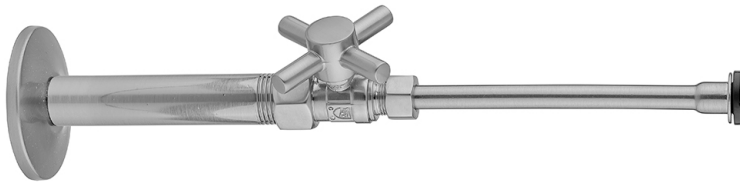

Quarter Turn Straight Pattern 1/2" IPS x 3/8" O.D. Toilet Supply Kit with Contempo Cross Handle, 12" Supply Tube, Escutcheon

Model #: 619-4-71-

FEATURES:

- Complete Toilet Supply Kit
- Kit contains:
 - (1) Quarter Turn Straight Pattern 1/2" IPS x 3/8" O.D. Supply Valve with Contempo Cross Handle P/N 619-4
 - (1) 12" Copper Supply Tube P/N 771
 - (1) Escutcheon P/N 741 (ULB P/N 6015)
 - (1) 1/2" Brass Nipple P/N 801-12.4

AVAILABLE FINISHES:

Polished Chrome (PCH)	Satin Chrome (SC)	Bronze Umber (BU)
Satin Nickel (SN)	Pewter (PEW)	Caramel Bronze (CB)
Polished Nickel (PN)	Antique Brass (AB)	Antique Copper (ACU)
Oil-Rubbed Bronze (ORB)	Polished Brass (PB)	Polished Copper (PCU)
Vintage Bronze (VB)	Satin Brass (SB)	Rose Gold (RG)
Matte Black (MBK)	Satin Gold (SG)	Polished Gold (PG)
Black Nickel (BKN)	Bombay Gold (BG)	Jewelers Gold (JG)
Europa Bronze (EB)	White (WH)	Sedona Beige (SDB)
Tristan Brass (TB)	Unlacquered Brass (ULB)	Satin Cooper (SCU)

SPECIFICATION DRAWING:

COMPONENTS	
DESCRIPTION	QTY:
STRAIGHT VALVE - CONTEMPO CROSS HANDLE	1
12" X 3/8" O.D. SUPPLY TUBE	1
ESCUTCHEON	1
PLASTIC FILL VALVE COUPLING NUT	1
4" NIPPLE	1

AVAILABLE HANDLES: