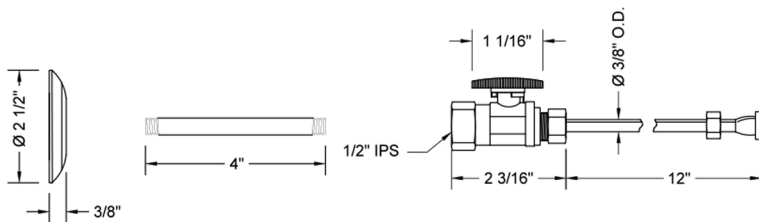

# Quarter Turn Straight Pattern 1/2" IPS x 3/8" O.D. Toilet Supply Kit with Oval Handle, 12" Supply Tube, Escutcheon

**Model #: 619-8-71-**

## FEATURES:

- Complete Toilet Supply Kit
- Kit contains:
  - (1) Quarter Turn Straight Pattern 1/2" IPS x 3/8" O.D. Supply Valve with Oval Handle P/N 619-8
  - (1) 12" Copper Supply Tube P/N 771
  - (1) Escutcheon P/N 741 (ULB P/N 6015)
  - (1) 1/2" Brass Nipple P/N 801-12.4

## SPECIFICATION DRAWING:

COMPONENTS	
DESCRIPTION	QTY:
STRAIGHT VALVE - OVAL HANDLE	1
12" X 3/8" O.D. SUPPLY TUBE	1
ESCUTCHEON	1
PLASTIC FILL VALVE COUPLING NUT	1
4" NIPPLE	1