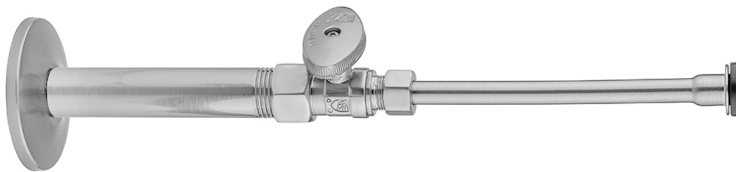

# Quarter Turn Straight Pattern 1/2" IPS x 3/8" O.D. Toilet Supply Kit with Oval Handle, 12" Supply Tube, Escutcheon

**Model #: 619-8-71-**

## FEATURES:

- Complete Toilet Supply Kit
- Kit contains:
  - (1) Quarter Turn Straight Pattern 1/2" IPS x 3/8" O.D. Supply Valve with Oval Handle P/N 619-8
  - (1) 12" Copper Supply Tube P/N 771
  - (1) Escutcheon P/N 741 (ULB P/N 6015)
  - (1) 1/2" Brass Nipple P/N 801-12.4

## AVAILABLE FINISHES:

Polished Chrome (PCH)	Satin Chrome (SC)	Bronze Umber (BU)
Satin Nickel (SN)	Pewter (PEW)	Caramel Bronze (CB)
Polished Nickel (PN)	Antique Brass (AB)	Antique Copper (ACU)
Oil-Rubbed Bronze (ORB)	Polished Brass (PB)	Polished Copper (PCU)
Vintage Bronze (VB)	Satin Brass (SB)	Rose Gold (RG)
Matte Black (MBK)	Satin Gold (SG)	Polished Gold (PG)
Black Nickel (BKN)	Bombay Gold (BG)	Jewelers Gold (JG)
Europa Bronze (EB)	White (WH)	Sedona Beige (SDB)
Tristan Brass (TB)	Unlacquered Brass (ULB)	Satin Cooper (SCU)

## SPECIFICATION DRAWING:

COMPONENTS	
DESCRIPTION	QTY:
STRAIGHT VALVE - OVAL HANDLE	1
12" X 3/8" O.D. SUPPLY TUBE	1
ESCUTCHEON	1
PLASTIC FILL VALVE COUPLING NUT	1
4" NIPPLE	1