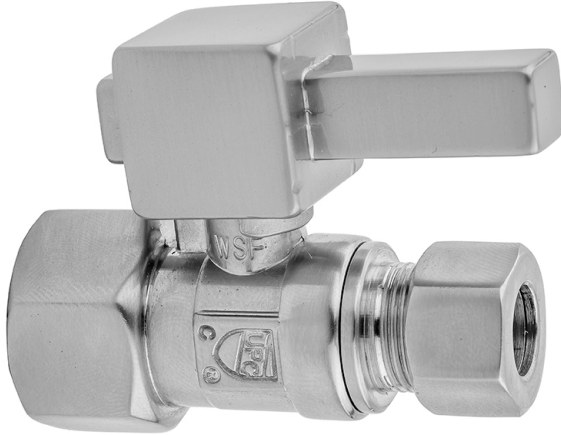

Quarter Turn Straight Pattern 1/2" IPS x 1/2" O.D. Supply Valve with Square Lever Handle

Model #: 620-6-

FEATURES:

- Straight pattern IPS x 1/2" O.D. quarter turn ball valve
- 1/2" IPS inlet x 1/2" O.D. outlet
- All brass body and stem

AVAILABLE FINISHES:

Polished Chrome (PCH)	Satin Chrome (SC)	Bronze Umber (BU)
Satin Nickel (SN)	Pewter (PEW)	Caramel Bronze (CB)
Polished Nickel (PN)	Antique Brass (AB)	Antique Copper (ACU)
Oil-Rubbed Bronze (ORB)	Polished Brass (PB)	Polished Copper (PCU)
Vintage Bronze (VB)	Satin Brass (SB)	Rose Gold (RG)
Matte Black (MBK)	Satin Gold (SG)	Polished Gold (PG)
Black Nickel (BKN)	Bombay Gold (BG)	Jewelers Gold (JG)
Europa Bronze (EB)	White (WH)	Sedona Beige (SDB)
Tristan Brass (TB)	Unlacquered Brass (ULB)	Satin Cooper (SCU)