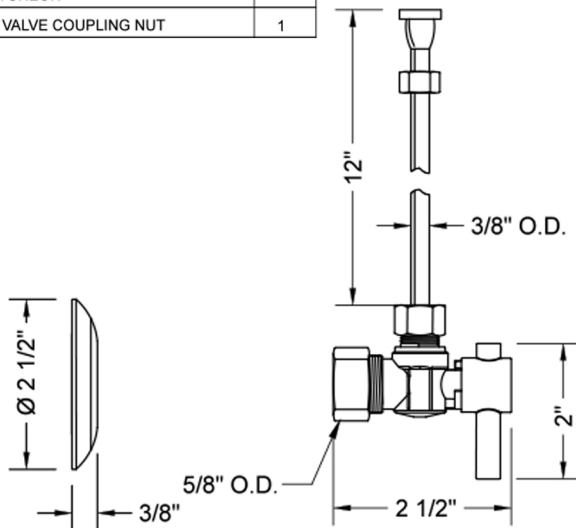

Quarter Turn Angle Pattern 5/8" O.D. Compression (Fits 1/2" Copper) x 3/8" O.D. Toilet Supply Kit Contempo Lever Handle, 12" Supply Tube, Escutcheon
Model #: 621-2-71-

FEATURES:

- Complete Toilet Supply Kit
- Kit contains:
 - (1) Quarter Turn Angle Pattern 5/8" O.D. Compression (Fits 1/2" Copper) x 3/8" O.D. Supply Valve with Contempo Lever Handle P/N 621-2
 - (1) 12" Copper Supply Tube P/N 771
 - (1) Escutcheon P/N 7463 (ULB P/N 6015)

SPECIFICATION DRAWING:

COMPONENTS	
DESCRIPTION	QTY:
ANGLE VALVE - CONTEMPO LEVER HANDLE	1
12" X 3/8" O.D. SUPPLY TUBE	1
ESCUTCHEON	1
PLASTIC FILL VALVE COUPLING NUT	1

AVAILABLE HANDLES: