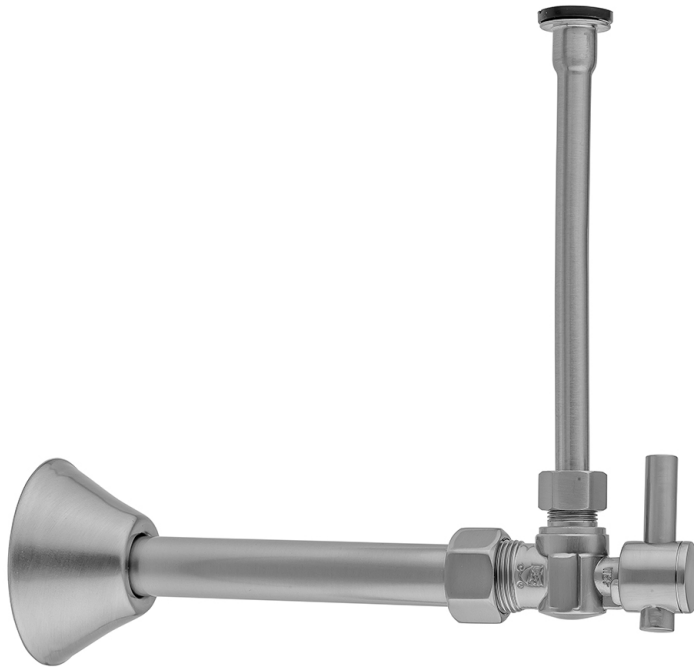

Quarter Turn Angle Pattern 5/8" O.D. Compression (Fits 1/2" Copper) x 3/8" O.D. Toilet Supply Kit Contempo Lever, 12" Supply Tube, Cover Tube, Escutcheon

Model #: 621-2-71CT-

FEATURES:

- Complete Toilet Supply Kit
- Kit contains:
 - (1) Quarter Turn Angle Pattern 5/8" O.D. Compression (Fits 1/2" Copper) x 3/8" O.D. Supply Valve with Contempo Lever Handle P/N 621-2
 - (1) 12" Copper Supply Tube P/N 662
 - (1) Bell Escutcheon P/N 7116
 - (1) Cover Tube P/N 579

AVAILABLE FINISHES:

Polished Chrome (PCH)	Satin Chrome (SC)	Bronze Umber (BU)
Satin Nickel (SN)	Pewter (PEW)	Caramel Bronze (CB)
Polished Nickel (PN)	Antique Brass (AB)	Antique Copper (ACU)
Oil-Rubbed Bronze (ORB)	Polished Brass (PB)	Polished Copper (PCU)
Vintage Bronze (VB)	Satin Brass (SB)	Rose Gold (RG)
Matte Black (MBK)	Satin Gold (SG)	Polished Gold (PG)
Black Nickel (BKN)	Bombay Gold (BG)	Jewelers Gold (JG)
Europa Bronze (EB)	White (WH)	Sedona Beige (SDB)
Tristan Brass (TB)	Unlacquered Brass (ULB)	Satin Cooper (SCU)

SPECIFICATION DRAWING:

COMPONENTS	
DESCRIPTION	QTY:
ANGLE VALVE - CONTEMPO CROSS HANDLE	1
12" X 3/8" O.D. SUPPLY TUBE	1
ESCUTCHEON	1
PLASTIC FILL VALVE COUPLING NUT	1
5 1/4" COVER TUBE	1

AVAILABLE HANDLES: