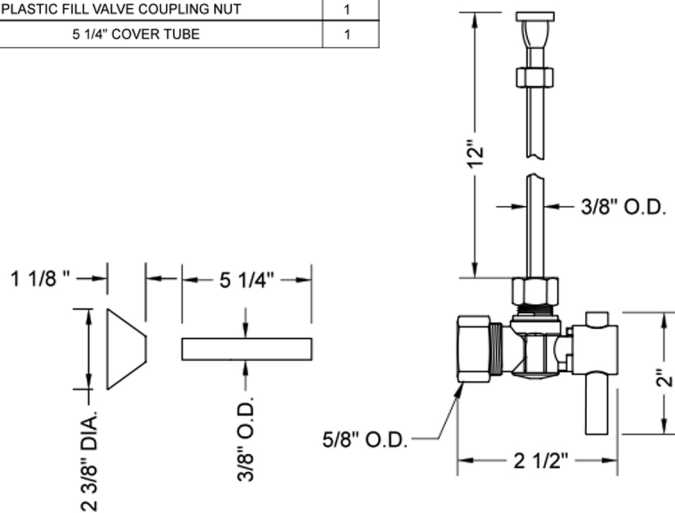

Quarter Turn Angle Pattern 5/8" O.D. Compression (Fits 1/2" Copper) x 3/8" O.D. Toilet Supply Kit Contempo Lever, 12" Supply Tube, Cover Tube, Escutcheon

Model #: 621-2-71CT-

FEATURES:

- Complete Toilet Supply Kit
- Kit contains:
 - (1) Quarter Turn Angle Pattern 5/8" O.D. Compression (Fits 1/2" Copper) x 3/8" O.D. Supply Valve with Contempo Lever Handle P/N 621-2
 - (1) 12" Copper Supply Tube P/N 662
 - (1) Bell Escutcheon P/N 7116
 - (1) Cover Tube P/N 579

SPECIFICATION DRAWING:

COMPONENTS	
DESCRIPTION	QTY:
ANGLE VALVE - CONTEMPO CROSS HANDLE	1
12" X 3/8" O.D. SUPPLY TUBE	1
ESCUTCHEON	1
PLASTIC FILL VALVE COUPLING NUT	1
5 1/4" COVER TUBE	1

AVAILABLE HANDLES: