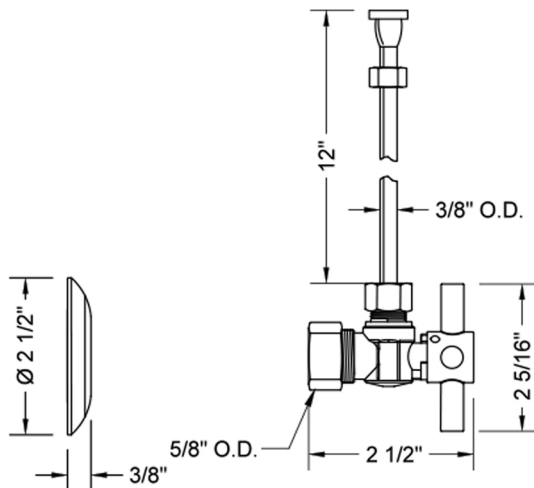

# Quarter Turn Angle Pattern 5/8" O.D. Compression (Fits 1/2" Copper) x 3/8" O.D. Toilet Supply Kit Contempo Cross Handle, 12" Supply Tube, Escutcheon

**Model #: 621-4-71-**

## FEATURES:

- Complete Toilet Supply Kit
- Kit contains:
  - (1) Quarter Turn Angle Pattern 5/8" O.D. Compression (Fits 1/2" Copper) x 3/8" O.D. Supply Valve with Contempo Cross Handle P/N 621-4
  - (1) 12" Copper Supply Tube P/N 771
  - (1) Escutcheon P/N 7463 (ULB P/N 6015)

## SPECIFICATION DRAWING:

COMPONENTS	
DESCRIPTION	QTY:
ANGLE VALVE - CONTEMPO CROSS HANDLE	1
12" X 3/8" O.D. SUPPLY TUBE	1
ESCUTCHEON	1
PLASTIC FILL VALVE COUPLING NUT	1