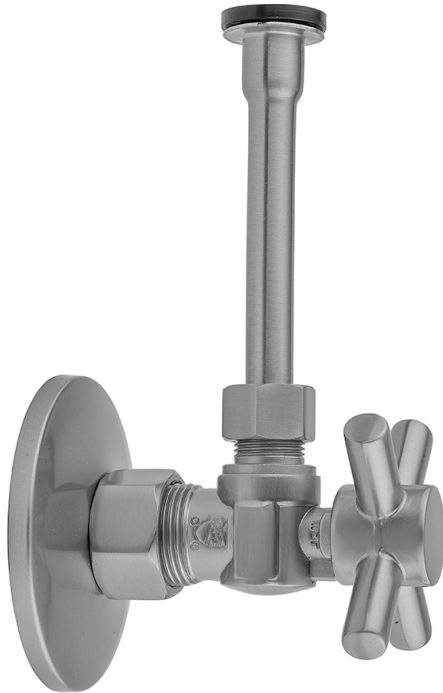

# Quarter Turn Angle Pattern 5/8" O.D. Compression (Fits 1/2" Copper) x 3/8" O.D. Toilet Supply Kit Contempo Cross Handle, 12" Supply Tube, Escutcheon

**Model #: 621-4-71-**

## FEATURES:

- Complete Toilet Supply Kit
- Kit contains:
  - (1) Quarter Turn Angle Pattern 5/8" O.D. Compression (Fits 1/2" Copper) x 3/8" O.D. Supply Valve with Contempo Cross Handle P/N 621-4
  - (1) 12" Copper Supply Tube P/N 771
  - (1) Escutcheon P/N 7463 (ULB P/N 6015)

## AVAILABLE FINISHES:

Polished Chrome (PCH)	Satin Chrome (SC)	Bronze Umber (BU)
Satin Nickel (SN)	Pewter (PEW)	Caramel Bronze (CB)
Polished Nickel (PN)	Antique Brass (AB)	Antique Copper (ACU)
Oil-Rubbed Bronze (ORB)	Polished Brass (PB)	Polished Copper (PCU)
Vintage Bronze (VB)	Satin Brass (SB)	Rose Gold (RG)
Matte Black (MBK)	Satin Gold (SG)	Polished Gold (PG)
Black Nickel (BKN)	Bombay Gold (BG)	Jewelers Gold (JG)
Europa Bronze (EB)	White (WH)	Sedona Beige (SDB)
Tristan Brass (TB)	Unlacquered Brass (ULB)	Satin Cooper (SCU)

## SPECIFICATION DRAWING:

COMPONENTS	
DESCRIPTION	QTY:
ANGLE VALVE - CONTEMPO CROSS HANDLE	1
12" X 3/8" O.D. SUPPLY TUBE	1
ESCUTCHEON	1
PLASTIC FILL VALVE COUPLING NUT	1