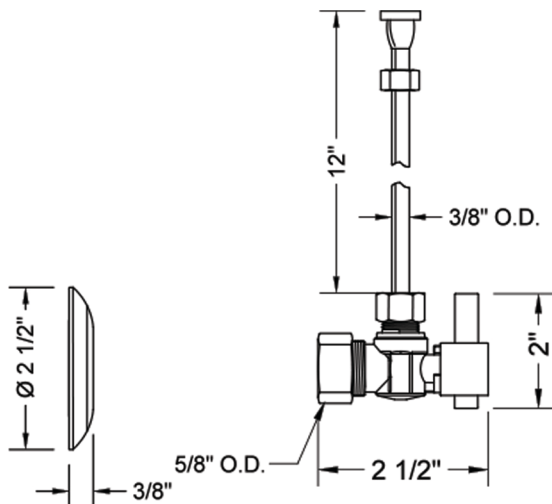

Quarter Turn Angle Pattern 5/8" O.D. Compression (Fits 1/2" Copper) x 3/8" O.D. Toilet Supply Kit Square Lever Handle, 12" Supply Tube, Escutcheon
Model #: 621-6-71-

FEATURES:

- Complete Toilet Supply Kit
- Kit contains:
 - (1) Quarter Turn Angle Pattern 5/8" O.D. Compression (Fits 1/2" Copper) x 3/8" O.D. Supply Valve with Square Lever Handle P/N 621-6
 - (1) 12" Copper Supply Tube P/N 771
 - (1) Escutcheon P/N 7463 (ULB P/N 6015)

SPECIFICATION DRAWING:

COMPONENTS	
DESCRIPTION	QTY:
ANGLE VALVE - SQUARE LEVER HANDLE	1
12" X 3/8" O.D. SUPPLY TUBE	1
ESCUTCHEON	1
PLASTIC FILL VALVE COUPLING NUT	1

AVAILABLE HANDLES: