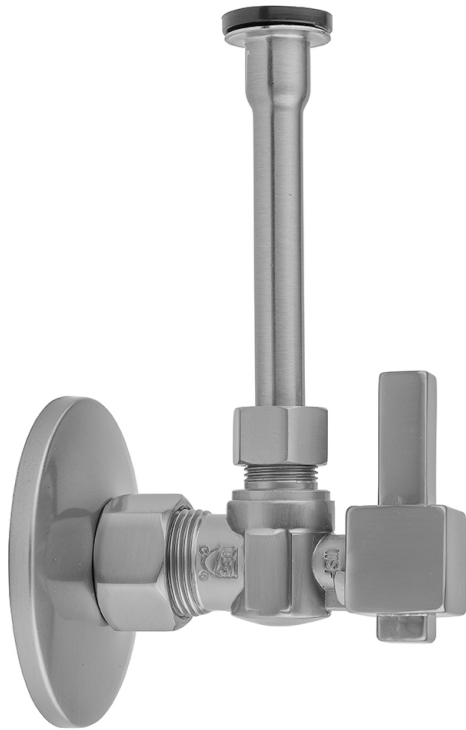

Quarter Turn Angle Pattern 5/8" O.D. Compression (Fits 1/2" Copper) x 3/8" O.D. Toilet Supply Kit Square Lever Handle, 12" Supply Tube, Escutcheon
Model #: 621-6-71-

FEATURES:

- Complete Toilet Supply Kit
- Kit contains:
 - (1) Quarter Turn Angle Pattern 5/8" O.D. Compression (Fits 1/2" Copper) x 3/8" O.D. Supply Valve with Square Lever Handle P/N 621-6
 - (1) 12" Copper Supply Tube P/N 771
 - (1) Escutcheon P/N 7463 (ULB P/N 6015)

AVAILABLE FINISHES:

Polished Chrome (PCH)	Satin Chrome (SC)	Bronze Umber (BU)
Satin Nickel (SN)	Pewter (PEW)	Caramel Bronze (CB)
Polished Nickel (PN)	Antique Brass (AB)	Antique Copper (ACU)
Oil-Rubbed Bronze (ORB)	Polished Brass (PB)	Polished Copper (PCU)
Vintage Bronze (VB)	Satin Brass (SB)	Rose Gold (RG)
Matte Black (MBK)	Satin Gold (SG)	Polished Gold (PG)
Black Nickel (BKN)	Bombay Gold (BG)	Jewelers Gold (JG)
Europa Bronze (EB)	White (WH)	Sedona Beige (SDB)
Tristan Brass (TB)	Unlacquered Brass (ULB)	Satin Cooper (SCU)

SPECIFICATION DRAWING:

COMPONENTS	
DESCRIPTION	QTY:
ANGLE VALVE - SQUARE LEVER HANDLE	1
12" X 3/8" O.D. SUPPLY TUBE	1
ESCUTCHEON	1
PLASTIC FILL VALVE COUPLING NUT	1

AVAILABLE HANDLES: