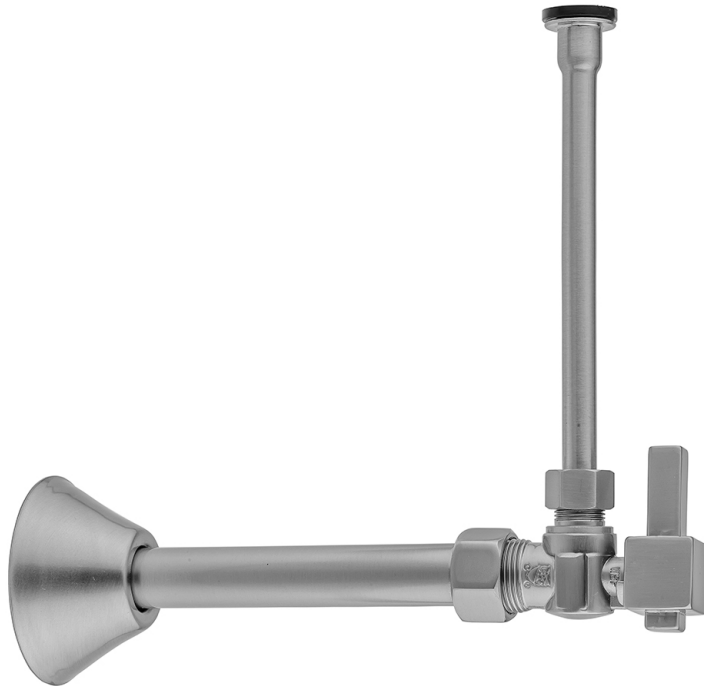

Quarter Turn Angle Pattern 5/8" O.D. Compression (Fits 1/2" Copper) x 3/8" O.D. Toilet Supply Kit Square Lever Handle, 12" Supply Tube, Cover Tube, Escutcheon  
**Model #: 621-6-71CT-**

**FEATURES:**

- Complete Toilet Supply Kit
- Kit contains:
  - (1) Quarter Turn Angle Pattern 5/8" O.D. Compression (Fits 1/2" Copper) x 3/8" O.D. Supply Valve with Square Lever Handle P/N 621-6
  - (1) 12" Copper Supply Tubes P/N 771
  - (1) Bell Escutcheon P/N 7116
  - (1) Cover Tube P/N 579

**AVAILABLE FINISHES:**

Polished Chrome (PCH)	Satin Chrome (SC)	Bronze Umber (BU)
Satin Nickel (SN)	Pewter (PEW)	Caramel Bronze (CB)
Polished Nickel (PN)	Antique Brass (AB)	Antique Copper (ACU)
Oil-Rubbed Bronze (ORB)	Polished Brass (PB)	Polished Copper (PCU)
Vintage Bronze (VB)	Satin Brass (SB)	Rose Gold (RG)
Matte Black (MBK)	Satin Gold (SG)	Polished Gold (PG)
Black Nickel (BKN)	Bombay Gold (BG)	Jewelers Gold (JG)
Europa Bronze (EB)	White (WH)	Sedona Beige (SDB)
Tristan Brass (TB)	Unlacquered Brass (ULB)	Satin Cooper (SCU)

**SPECIFICATION DRAWING:**

COMPONENTS	
DESCRIPTION	QTY:
ANGLE VALVE - CONTEMPO CROSS HANDLE	1
12" X 3/8" O.D. SUPPLY TUBE	1
ESCUTCHEON	1
PLASTIC FILL VALVE COUPLING NUT	1
5 1/4" COVER TUBE	1

**AVAILABLE HANDLES:**