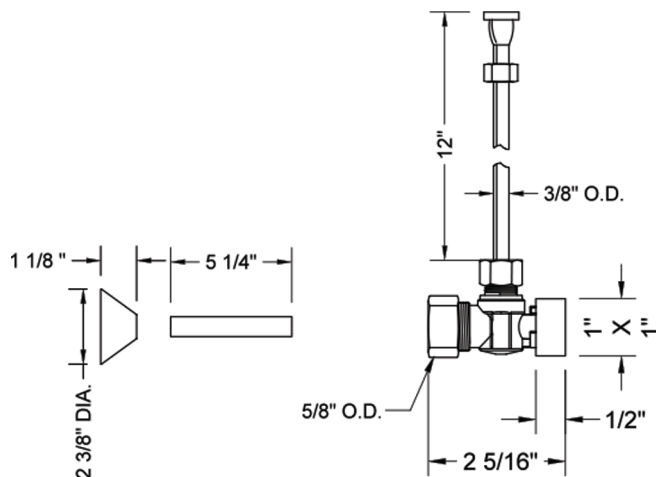

Quarter Turn Angle Pattern 5/8" O.D. Compression (Fits 1/2" Copper) x 3/8" O.D. Toilet Supply Kit Square Handle, 12" Supply Tube, Cover Tube, Escutcheon

Model #: 621-7-71CT-

FEATURES:

- Complete Toilet Supply Kit
- Kit contains:
 - (1) Quarter Turn Angle Pattern 5/8" O.D. Compression (Fits 1/2" Copper) x 3/8" O.D. Supply Valve with Square Handle P/N 621-7
 - (1) 12" Copper Supply Tubes P/N 771
 - (1) Bell Escutcheon P/N 7116
 - (1) Cover Tube P/N 579

SPECIFICATION DRAWING:

COMPONENTS	
DESCRIPTION	QTY:
ANGLE VALVE - CONTEMPO CROSS HANDLE	1
12" X 3/8" O.D. SUPPLY TUBE	1
ESCUTCHEON	1
PLASTIC FILL VALVE COUPLING NUT	1
5 1/4" COVER TUBE	1

AVAILABLE HANDLES: