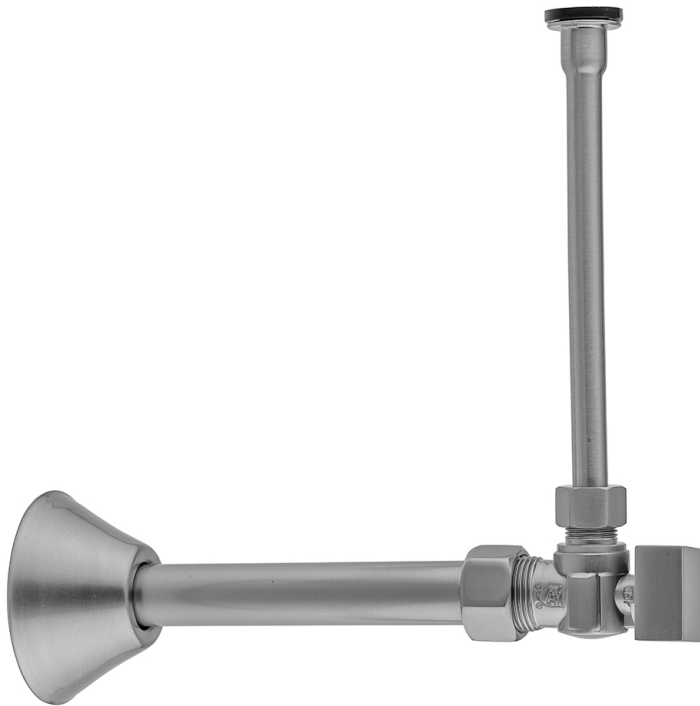

Quarter Turn Angle Pattern 5/8" O.D. Compression (Fits 1/2" Copper) x 3/8" O.D. Toilet Supply Kit Square Handle, 12" Supply Tube, Cover Tube, Escutcheon

Model #: 621-7-71CT-

FEATURES:

- Complete Toilet Supply Kit
- Kit contains:
 - (1) Quarter Turn Angle Pattern 5/8" O.D. Compression (Fits 1/2" Copper) x 3/8" O.D. Supply Valve with Square Handle P/N 621-7
 - (1) 12" Copper Supply Tubes P/N 771
 - (1) Bell Escutcheon P/N 7116
 - (1) Cover Tube P/N 579

AVAILABLE FINISHES:

Polished Chrome (PCH)	Satin Chrome (SC)	Bronze Umber (BU)
Satin Nickel (SN)	Pewter (PEW)	Caramel Bronze (CB)
Polished Nickel (PN)	Antique Brass (AB)	Antique Copper (ACU)
Oil-Rubbed Bronze (ORB)	Polished Brass (PB)	Polished Copper (PCU)
Vintage Bronze (VB)	Satin Brass (SB)	Rose Gold (RG)
Matte Black (MBK)	Satin Gold (SG)	Polished Gold (PG)
Black Nickel (BKN)	Bombay Gold (BG)	Jewelers Gold (JG)
Europa Bronze (EB)	White (WH)	Sedona Beige (SDB)
Tristan Brass (TB)	Unlacquered Brass (ULB)	Satin Cooper (SCU)

SPECIFICATION DRAWING:

COMPONENTS	
DESCRIPTION	QTY:
ANGLE VALVE - CONTEMPO CROSS HANDLE	1
12" X 3/8" O.D. SUPPLY TUBE	1
ESCUTCHEON	1
PLASTIC FILL VALVE COUPLING NUT	1
5 1/4" COVER TUBE	1

AVAILABLE HANDLES: