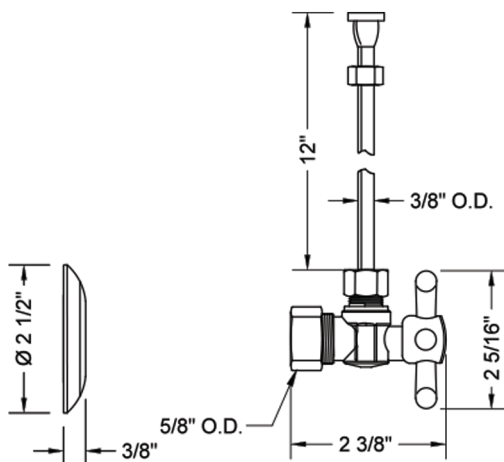

Quarter Turn Angle Pattern 5/8" O.D. Compression (Fits 1/2" Copper) x 3/8" O.D. Toilet Supply Kit Standard Cross Handle, 12" Supply Tube, Escutcheon
Model #: 621-71-

FEATURES:

- Complete Toilet Supply Kit
- Kit contains:
 - (1) Quarter Turn Angle Pattern 5/8" O.D. Compression (Fits 1/2" Copper) x 3/8" O.D. Supply Valve with Standard Cross Handle P/N 621
 - (1) 12" Copper Supply Tube P/N 771
 - (1) Escutcheon P/N 7463 (ULB P/N 6015)

SPECIFICATION DRAWING:

COMPONENTS	
DESCRIPTION	QTY:
ANGLE VALVE - STANDARD CROSS HANDLE	1
12" X 3/8" O.D. SUPPLY TUBE	1
ESCUTCHEON	1
PLASTIC FILL VALVE COUPLING NUT	1

AVAILABLE HANDLES: