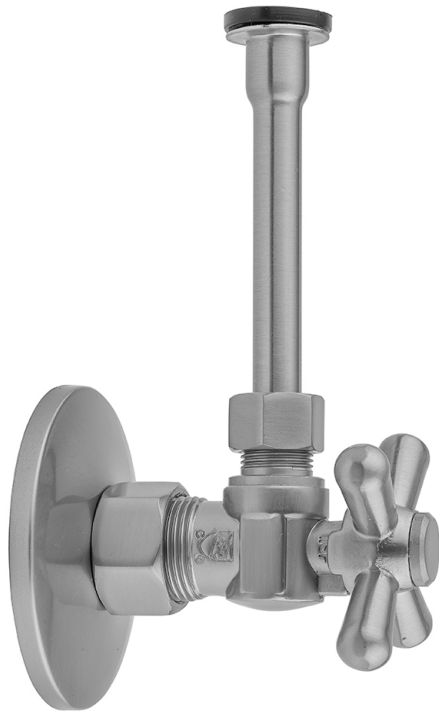

Quarter Turn Angle Pattern 5/8" O.D. Compression (Fits 1/2" Copper) x 3/8" O.D. Toilet Supply Kit Standard Cross Handle, 12" Supply Tube, Escutcheon
Model #: 621-71-

FEATURES:

- Complete Toilet Supply Kit
- Kit contains:
 - (1) Quarter Turn Angle Pattern 5/8" O.D. Compression (Fits 1/2" Copper) x 3/8" O.D. Supply Valve with Standard Cross Handle P/N 621
 - (1) 12" Copper Supply Tube P/N 771
 - (1) Escutcheon P/N 7463 (ULB P/N 6015)

AVAILABLE FINISHES:

Polished Chrome (PCH)	Satin Chrome (SC)	Bronze Umber (BU)
Satin Nickel (SN)	Pewter (PEW)	Caramel Bronze (CB)
Polished Nickel (PN)	Antique Brass (AB)	Antique Copper (ACU)
Oil-Rubbed Bronze (ORB)	Polished Brass (PB)	Polished Copper (PCU)
Vintage Bronze (VB)	Satin Brass (SB)	Rose Gold (RG)
Matte Black (MBK)	Satin Gold (SG)	Polished Gold (PG)
Black Nickel (BKN)	Bombay Gold (BG)	Jewelers Gold (JG)
Europa Bronze (EB)	White (WH)	Sedona Beige (SDB)
Tristan Brass (TB)	Unlacquered Brass (ULB)	Satin Cooper (SCU)

SPECIFICATION DRAWING:

COMPONENTS	
DESCRIPTION	QTY:
ANGLE VALVE - STANDARD CROSS HANDLE	1
12" X 3/8" O.D. SUPPLY TUBE	1
ESCUTCHEON	1
PLASTIC FILL VALVE COUPLING NUT	1

AVAILABLE HANDLES: