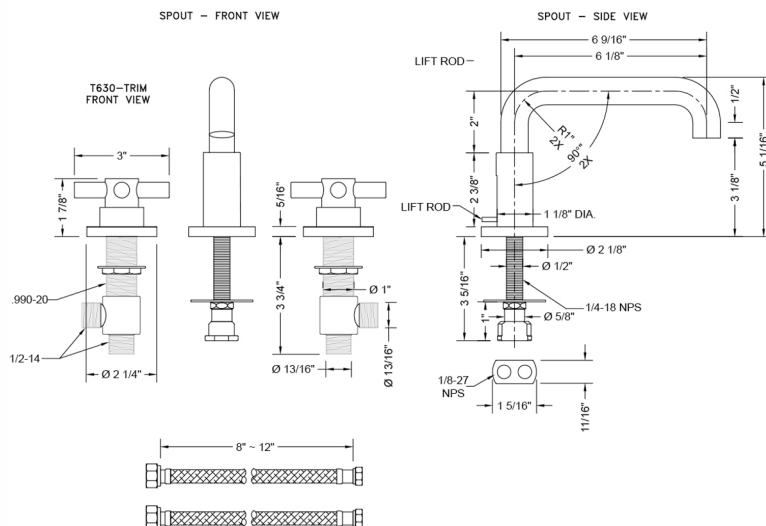

SPECIFICATION DRAWING: