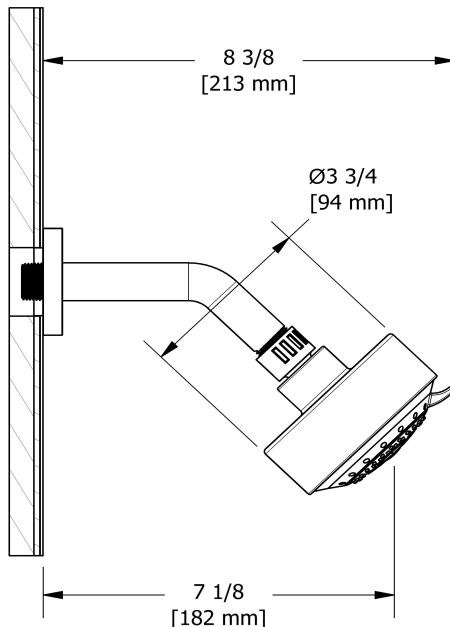

Specifications

Descriptions

- 3 jets: tropical breeze, luxurious, massage
- Scale-free
- Shower arm with square flange
- Swivel

Available colors

- C : Chrome
- BN : Brushed Nickel (PVD)
- PN : Polished Nickel (PVD)

Available flows

- 7 L/min, 1.85 gpm (US) 60psi
- 6.7 L/min, 1.8 gpm (US) 60psi (**346-WS**) *

EPA certification applicable to the indicated model only

Certifications

- CSA B125.1
- ASME A112.18.1

Eco 3-jet shower head with arm
346