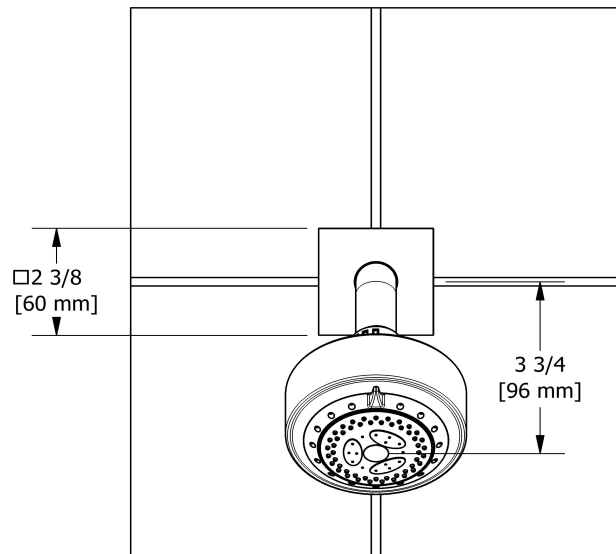

Specifications

Descriptions

- 3 jets: tropical breeze, luxurious, massage
- Scale-free
- Shower arm with square flange
- Swivel

Available colors

- C : Chrome
- BN : Brushed Nickel (PVD)
- PN : Polished Nickel (PVD)

Available flows

- 7 L/min, 1.85 gpm (US) 60psi
- 6.7 L/min, 1.8 gpm (US) 60psi (**346-WS**) *

EPA certification applicable to the indicated model only

Certifications

- CSA B125.1
- ASME A112.18.1

Eco 3-jet shower head with arm
346