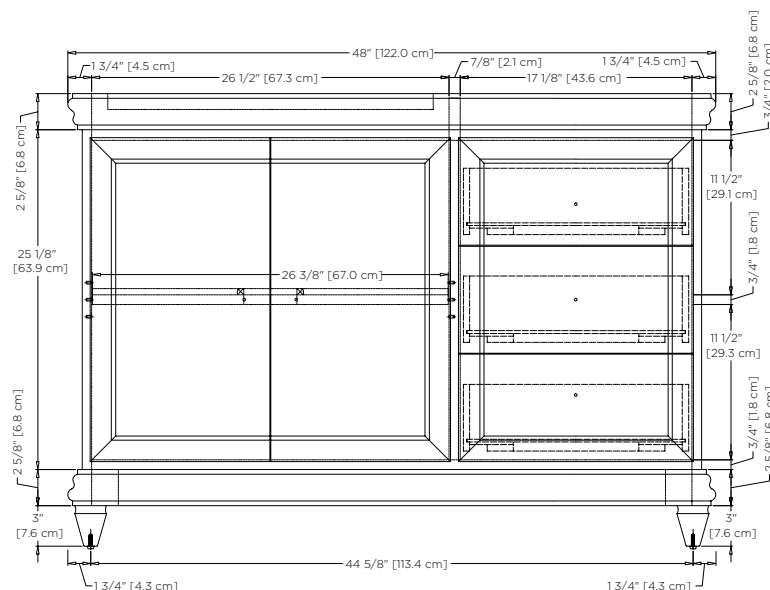

Model : 066248-L

1. **Features :**
2. Solid wood doors and drawers
   - 2 soft-close doors with 6-way adjustable, concealed hinges
   - 3 full-extension, soft-close, solid wood pull out drawers
   - Premium pull handles included
   - Two additional optional handle finishes available
   - Concealed and adjustable wood shelf
   - Solid wood with hardwood plywood construction
   - Superior multi-step polyurethane finish provides a durable finish
   - Fully finished interior to match exterior
   - Quality German all-metal, heavy duty hardware

All Ronbow cabinets are made of solid hardwood or hardwood plywood and meet strict CARB II Standards. No particle board or Micro-Density Fiberboard (MDF) are used.

Available Finish : Matte White (W01)
Sabbia Beige (E90)
Sable Elm (E75)

Front View