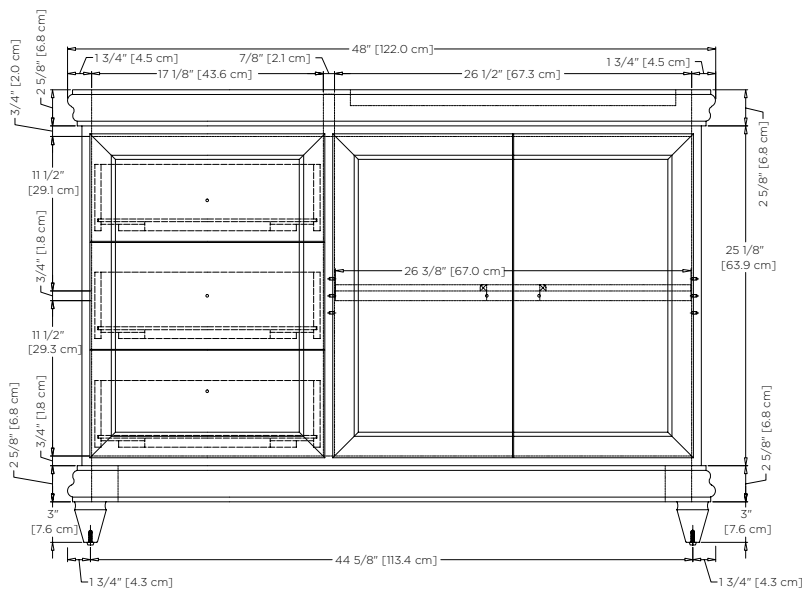

Model : 066248-R

1. **Features :**
2. Solid wood doors and drawers
   - 2 soft-close doors with 6-way adjustable, concealed hinges
   - 3 full-extension, soft-close, solid wood pull out drawers
   - Premium pull handles included
   - Two additional optional handle finishes available
   - Concealed and adjustable wood shelf
   - Solid wood with hardwood plywood construction
   - Superior multi-step polyurethane finish provides a durable finish
   - Fully finished interior to match exterior
   - Quality German all-metal, heavy duty hardware

All Ronbow cabinets are made of solid hardwood or hardwood plywood and meet strict CARB II Standards. No particle board or Micro-Density Fiberboard (MDF) are used.

Available Finish : Matte White (W01)
Sabbia Beige (E90)
Sable Elm (E75)

Front View