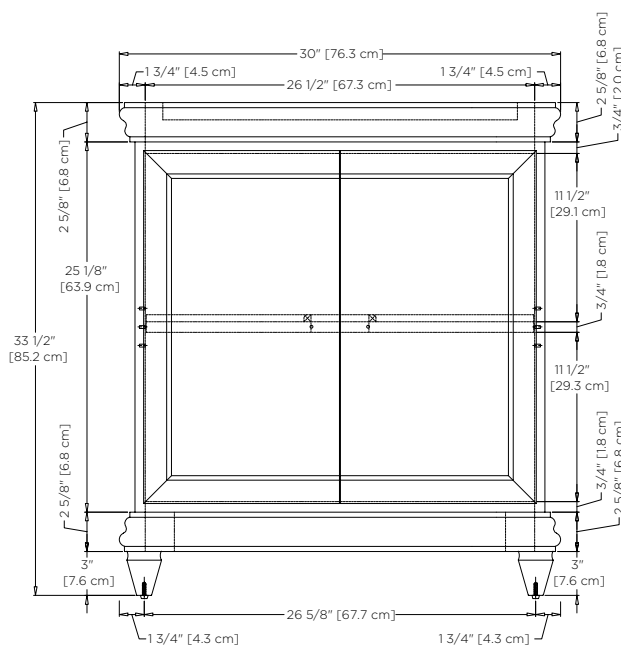

Model : 066230

1. **Features :**
2. Solid wood doors
   - 2 soft-close doors with 6-way adjustable, concealed hinges
   - Premium pull handles included
   - Two additional optional handle finishes available
   - Concealed and adjustable wood shelf
   - Solid wood with hardwood plywood construction
   - Superior multi-step polyurethane finish provides a durable finish
   - Fully finished interior to match exterior
   - Quality German all-metal, heavy duty hardware

All Ronbow cabinets are made of solid hardwood or hardwood plywood and meet strict CARB II Standards. No particle board or Micro-Density Fiberboard (MDF) are used.

Available Finish : Matte White (W01)
Sabbia Beige (E90)
Sable Elm (E75)

Front View