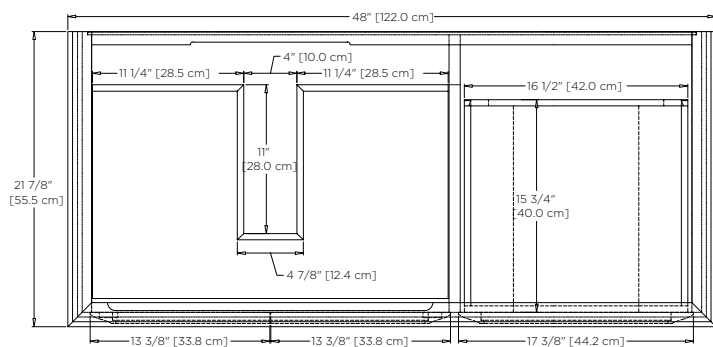

Model : 066248-R

1. **Features :**
2. Solid wood doors and drawers
   - 2 soft-close doors with 6-way adjustable, concealed hinges
   - 3 full-extension, soft-close, solid wood pull out drawers
   - Premium pull handles included
   - Two additional optional handle finishes available
   - Concealed and adjustable wood shelf
   - Solid wood with hardwood plywood construction
   - Superior multi-step polyurethane finish provides a durable finish
   - Fully finished interior to match exterior
   - Quality German all-metal, heavy duty hardware

All Ronbow cabinets are made of solid hardwood or hardwood plywood and meet strict CARB II Standards. No particle board or Micro-Density Fiberboard (MDF) are used.

Available Finish : Matte White (W01)
Sabbia Beige (E90)
Sable Elm (E75)

Top View