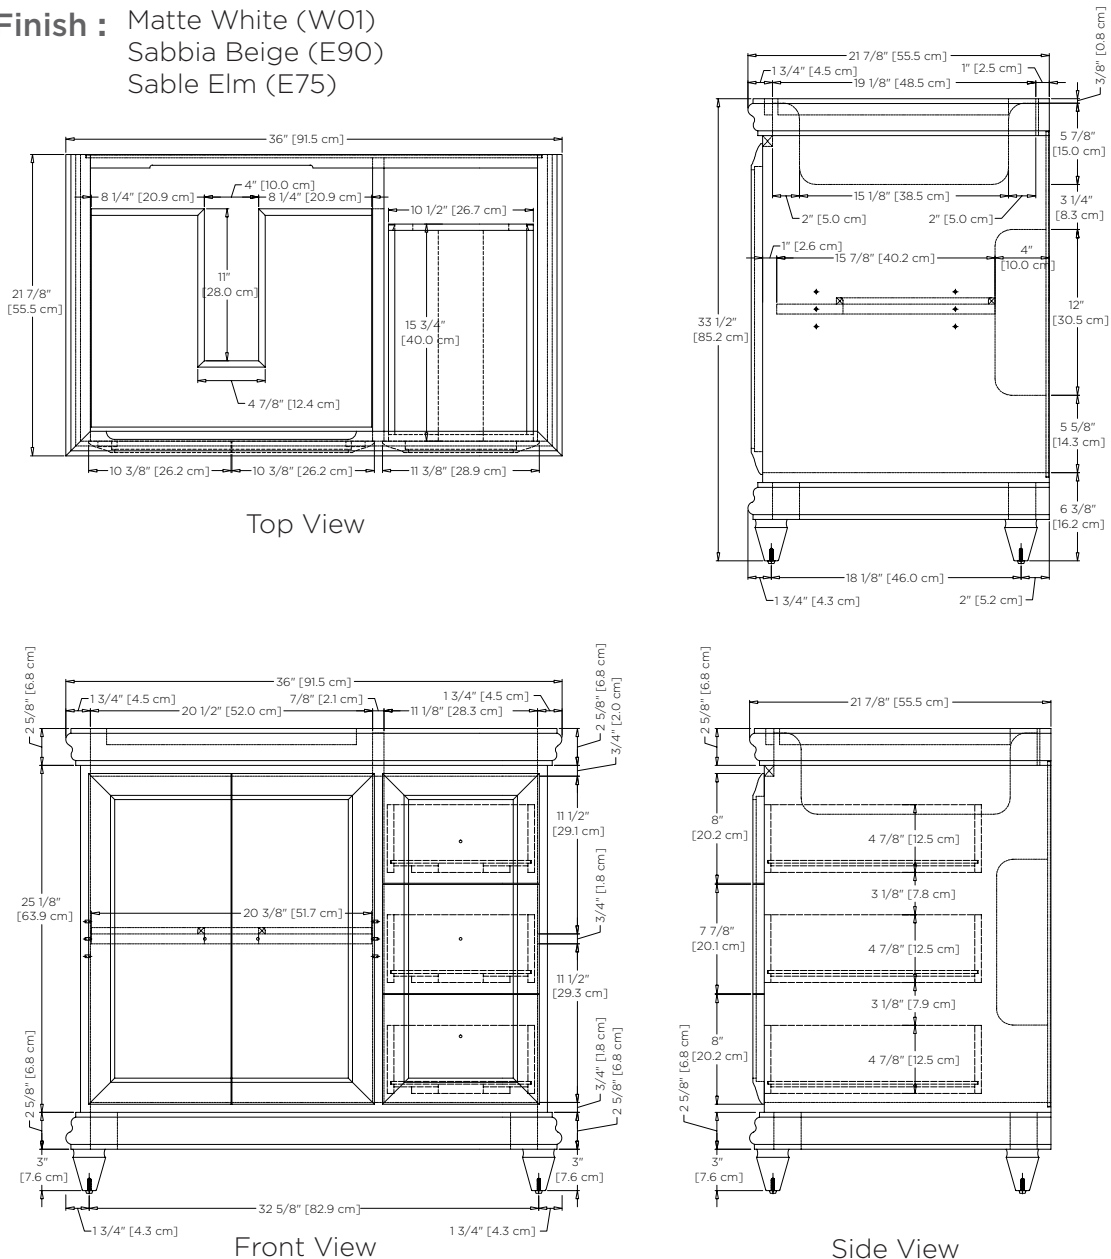

Model : 066236-L

1. **Features :**
2. Solid wood doors and drawers
   - 2 soft-close doors with 6-way adjustable, concealed hinges
   - 3 full-extension, soft-close, solid wood pull out drawers
   - Premium pull handles included
   - Two additional optional handle finishes available
   - Concealed and adjustable wood shelf
   - Solid wood with hardwood plywood construction
   - Superior multi-step polyurethane finish provides a durable finish
   - Fully finished interior to match exterior
   - Quality German all-metal, heavy duty hardware

All Ronbow cabinets are made of solid hardwood or hardwood plywood and meet strict CARB II Standards. No particle board or Micro-Density Fiberboard (MDF) are used.

Available Finish : Matte White (W01)
Sabbia Beige (E90)
Sable Elm (E75)