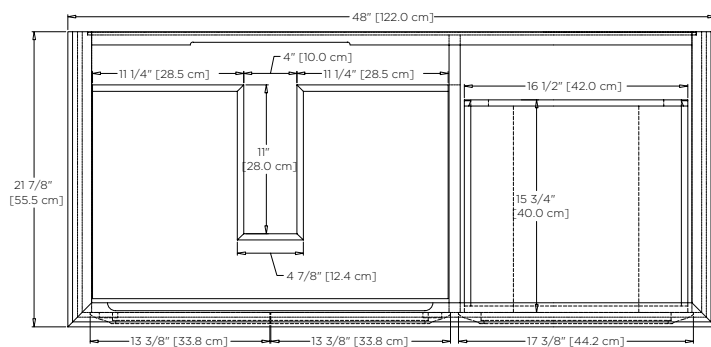

Model : 066248-L

1. **Features :**
2. Solid wood doors and drawers
   - 2 soft-close doors with 6-way adjustable, concealed hinges
   - 3 full-extension, soft-close, solid wood pull out drawers
   - Premium pull handles included
   - Two additional optional handle finishes available
   - Concealed and adjustable wood shelf
   - Solid wood with hardwood plywood construction
   - Superior multi-step polyurethane finish provides a durable finish
   - Fully finished interior to match exterior
   - Quality German all-metal, heavy duty hardware

All Ronbow cabinets are made of solid hardwood or hardwood plywood and meet strict CARB II Standards. No particle board or Micro-Density Fiberboard (MDF) are used.

Available Finish : Matte White (W01)
Sabbia Beige (E90)
Sable Elm (E75)

Top View