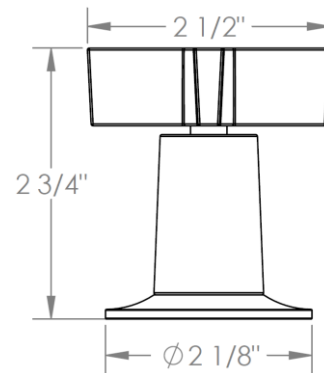

34-P90-S1A

Wall Mounted Shower Trim for Pressure Balance Valve
For use with SS-PB85 pressure balance valve

WATERMARK DESIGNS 3/2/2018

Haley Handle Trim Options

B9M – SISTINA

DD2 – ASTAIRE

DD3 – GARBO

H4 – HARMONIE