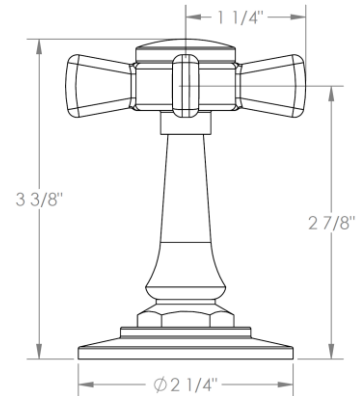

34-P90-S1A

Wall Mounted Shower Trim for Pressure Balance Valve
For use with SS-PB85 pressure balance valve

WATERMARK DESIGNS 3/2/2018

Haley Handle Trim Options

B9M – SISTINA

DD2 – ASTAIRE

DD3 – GARBO

H4 – HARMONIE

Haley Handle Trim Options

S1 – PRESTON

S1A – NOTTINGHAM