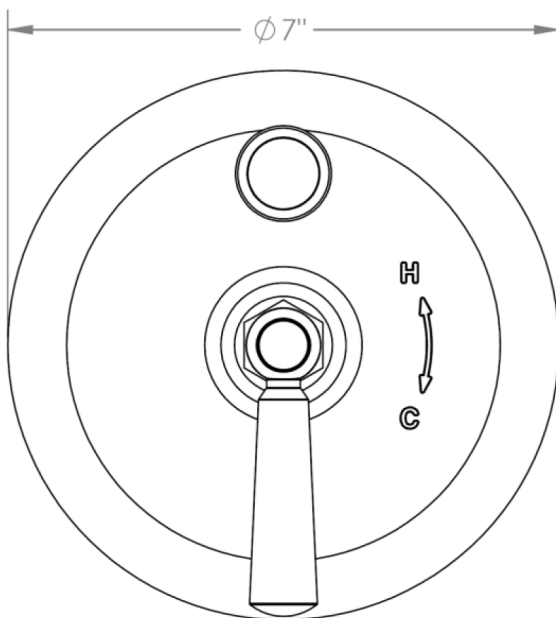

34-P90-S1A

Wall Mounted Shower Trim for Pressure Balance Valve
For use with SS-PB85 pressure balance valve

WATERMARK DESIGNS 3/2/2018

Haley Handle Trim Options

B9M – SISTINA

DD2 – ASTAIRE

DD3 – GARBO

H4 – HARMONIE

Haley Handle Trim Options

S1 – PRESTON

S1A – NOTTINGHAM