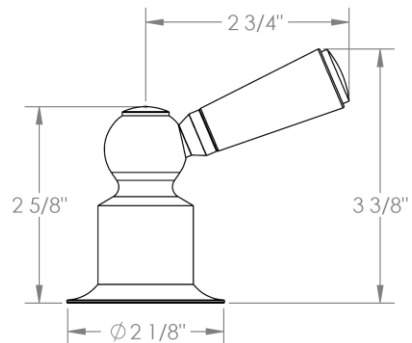

34-P90-S1A

Wall Mounted Shower Trim for Pressure Balance Valve
For use with SS-PB85 pressure balance valve

WATERMARK DESIGNS 3/2/2018

Haley Handle Trim Options

B9M – SISTINA

DD2 – ASTAIRE

DD3 – GARBO

H4 – HARMONIE