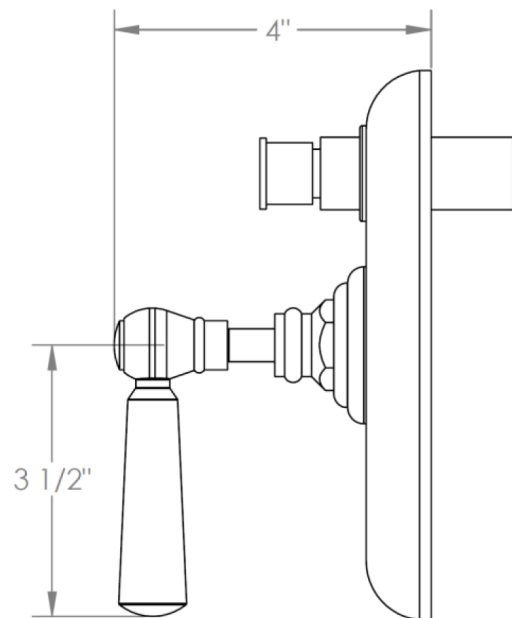

34-P90-S1A

Wall Mounted Shower Trim for Pressure Balance Valve
For use with SS-PB85 pressure balance valve

WATERMARK DESIGNS 3/2/2018

Haley Handle Trim Options

B9M – SISTINA

DD2 – ASTAIRE

DD3 – GARBO

H4 – HARMONIE

Haley Handle Trim Options

S1 – PRESTON

S1A – NOTTINGHAM