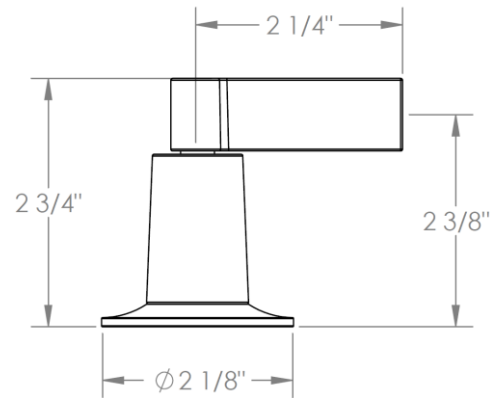

34-P90-S1A

Wall Mounted Shower Trim for Pressure Balance Valve
For use with SS-PB85 pressure balance valve

WATERMARK DESIGNS 3/2/2018

Haley Handle Trim Options

B9M – SISTINA

DD2 – ASTAIRE

DD3 – GARBO

H4 – HARMONIE