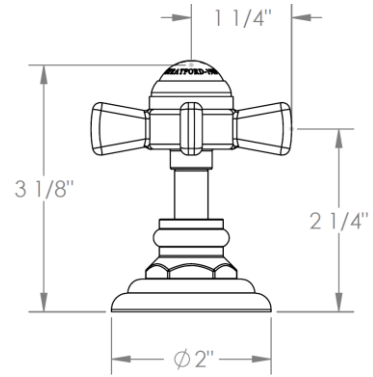

34-P90-S1A

Wall Mounted Shower Trim for Pressure Balance Valve
For use with SS-PB85 pressure balance valve

WATERMARK DESIGNS 3/2/2018

Haley Handle Trim Options

B9M – SISTINA

DD2 – ASTAIRE

DD3 – GARBO

H4 – HARMONIE

Haley Handle Trim Options

S1 – PRESTON

S1A – NOTTINGHAM